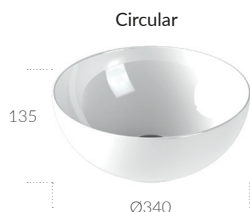

Prices

New Base Open Shelf Unit

Size	Reduced Depth - 385mm		Standard Depth - 460mm	
200mm	QBE037**	£140	QBE038**	£140

Modular Slimline Basin Option

Size	Reduced Depth - 390mm		Standard Depth - 465mm	
500mm	CERMODSL50R	£200	-	-
600mm	CERMODSL60R	£222	CERMODSL60	£234
800mm	CERMODSL80R	£293	CERMODSL80	£305
In-Line Waste Fitting	MODWSTF	£37		

Reduced: 500 / 600 / 800
Standard: 610 / 810

Reduced: 390
Standard: 465

- Basin has one tap hole
- We recommend the use of a slotted basin waste with these basins
- Basin supplied with overflow
- The inline waste fitting is compatible with standard depth units only

New Sit on Basin Options

Circular	CIRSOBAS	£159
Square	SQUSOBAS	£159
Miro	MOSITBASW	£281
In-Line Waste Fitting	MODWSTF	£37

- We recommend the use of an unslotted basin waste with this basin
- Basin supplied without an overflow

- We recommend the use of an unslotted basin waste with this basin
- Basin has an integral tap platform
- Basin has one tap hole
- Basin supplied without an overflow

- Integrated chrome overflow
- Only suitable for wall mounted and tall deck mounted basin mixers
- We recommend the use of a slotted basin waste with this basin

New 22mm Worktop

Size	Depth - 390mm	
490mm	QBE071**	£86
590mm	QBE072**	£104
690mm	QBE073**	£121
790mm	QBE074**	£138
890mm	QBE075**	£156
990mm	QBE076**	£173
1190mm	QBE077**	£207
Size	Depth - 465mm	
610mm	QBE067**	£117
810mm	QBE068**	£156
1010mm	QBE069**	£194
1210mm	QBE070**	£233

New 22mm Laminate Worktop

Size	Code	
Depth - 390mm Per 100mm	QBE079**	£17
Depth - 465mm Per 100mm	QBE078**	£19