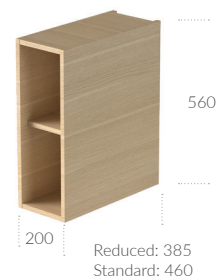

- Complete with wall hanging kit
- Basin has one tap hole, always on the left hand side of the basin
- We recommend the use of an unslotted basin waste

Prices

New Base Open Shelf Unit

Size	Reduced Depth - 385mm		Standard Depth - 460mm	
200mm	QBE037**	£140	QBE038**	£140