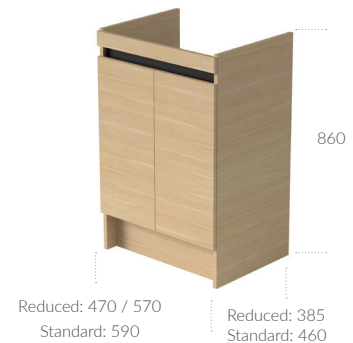

- We recommend the use of a Modular slimline basin with this unit

Cloakroom Unit

Size	Handle Trim	Depth - 205mm	
400mm - Left Hand	Chrome	QBE019**	£234
400mm - Left Hand	Matt Black	QBE020**	£234
400mm - Right Hand	Chrome	QBE082**	£234
400mm - Right Hand	Matt Black	QBE083**	£234
400mm Mineralcast Cloakroom Basin		MINCLBAS	£130