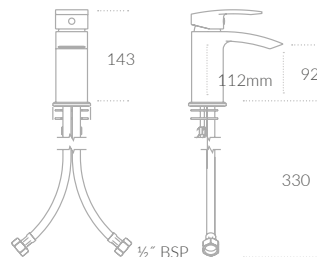

Razo Basin Short Projection Monobloc Mixer

Razo Basin Monobloc Mixer

Razo Tall Basin Monobloc Mixer

Razo Bath Filler

Razo Bath Shower Mixer

FAST TRACK DELIVERY OPTION

Please refer to pages 8-9 for further information and products available on our Fast Track Delivery option. All prices are inclusive of VAT at 20%