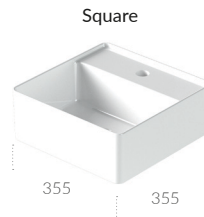

- We recommend the use of an unslotted basin waste with this basin
- Basin has an integral tap platform
- Basin has one tap hole
- Basin supplied without an overflow