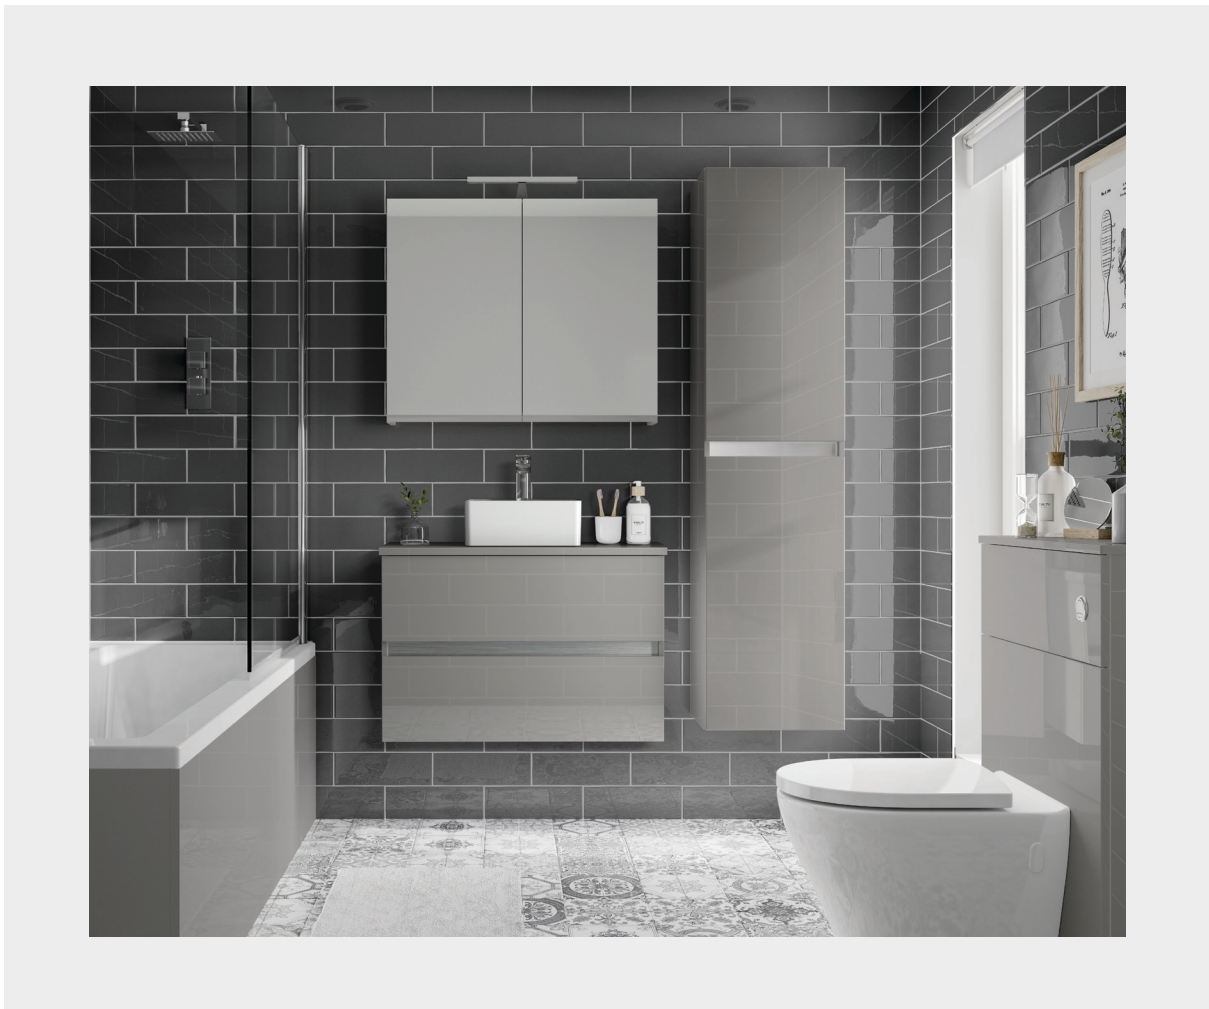

~ Key features ~

- Chrome Handle Trim
- Wall Mounted Double Drawer Washbasin Unit
- Ceramic Modular Slimline Washbasin
- Coordinating bath panels
- Illuminated Mirror
- Divine Chrome Basin Mixer
- Diversity Moderne Back-To-Wall Toilet