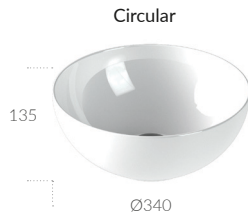

- We recommend the use of an unslotted basin waste with this basin
- Basin supplied without an overflow