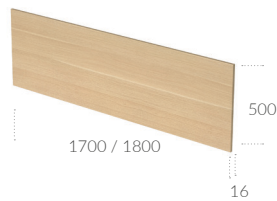

White Gloss
Finish code: 01

Pebble Grey Gloss
Finish code: 02

Anthracite Strata
Finish code: 05

Nordic Oak
Finish code: 06

Sorrento Walnut
Finish code: 07

Bath Panels

Bath Side Panel

Size	Code	
1700mm	QBE061**	£193
1800mm	QBE062**	£211