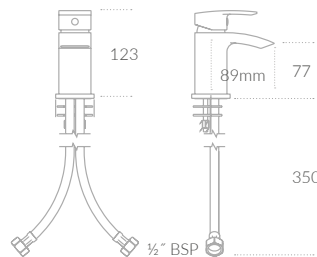

Razo Basin Short Projection Monobloc Mixer

Razo Basin Monobloc Mixer

Razo Tall Basin Monobloc Mixer

Razo Bath Filler

Razo Bath Shower Mixer

FAST TRACK DELIVERY OPTION

Please refer to pages 8-9 for further information and products available on our Fast Track Delivery option. All prices are inclusive of VAT at 20%