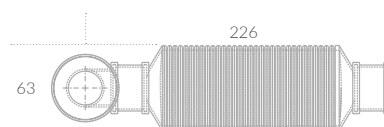

FAST TRACK DELIVERY OPTION

Please refer to pages 8-9 for further information and products available on our Fast Track Delivery option.
All prices are inclusive of VAT at 20%