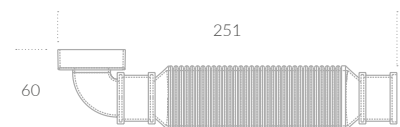

FAST TRACK DELIVERY OPTION

Please refer to pages 8-9 for further information and products available on our Fast Track Delivery option.
All prices are inclusive of VAT at 20%