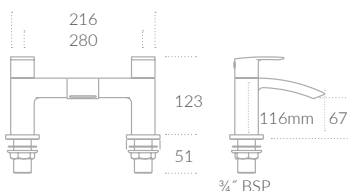

Razo Basin Short Projection Monobloc Mixer

Razo Basin Monobloc Mixer

Razo Tall Basin Monobloc Mixer

Razo Bath Filler

Razo Bath Shower Mixer

FAST TRACK DELIVERY OPTION

Please refer to pages 8-9 for further information and products available on our Fast Track Delivery option. All prices are inclusive of VAT at 20%