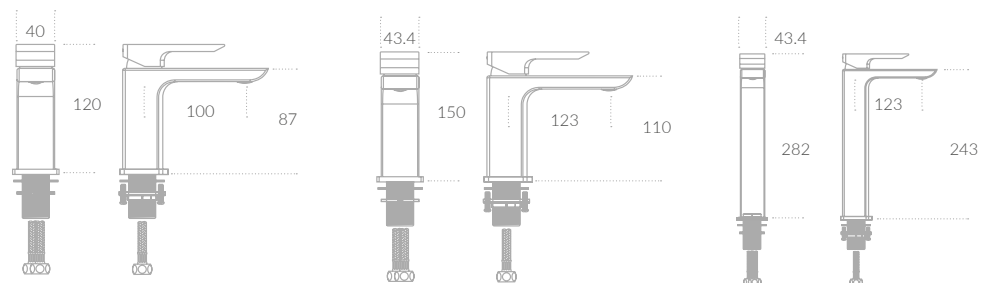

Divine Basin Short Projection Monobloc Mixer

Divine Basin Monobloc Mixer

Divine Tall Basin Monobloc Mixer

Divine Bath Filler

Divine Bath Shower Mixer

Qube Terms and Conditions

TERMS AND CONDITIONS

We hope you found our brochure inspirational and informative. We make every effort to display colours accurately, but cannot guarantee an absolute match on our website and in our printed material so you may find that products vary slightly in colour. Many of our products are made to order, meaning that some of our product sizes and measurements indicated in our promotional material may be subject to slight variation and we'd ask you to plan accordingly.