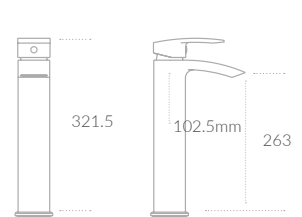

Razo Basin Short Projection Monobloc Mixer

Razo Basin Monobloc Mixer

Razo Tall Basin Monobloc Mixer

Razo Bath Filler

Razo Bath Shower Mixer

FAST TRACK DELIVERY OPTION

Please refer to pages 8-9 for further information and products available on our Fast Track Delivery option. All prices are inclusive of VAT at 20%