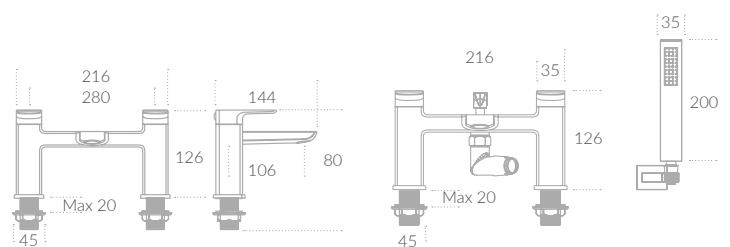

Divine Basin Short Projection Monobloc Mixer

Divine Basin Monobloc Mixer

Divine Tall Basin Monobloc Mixer

Divine Bath Filler

Divine Bath Shower Mixer

Qube Terms and Conditions

TERMS AND CONDITIONS

We hope you found our brochure inspirational and informative. We make every effort to display colours accurately, but cannot guarantee an absolute match on our website and in our printed material so you may find that products vary slightly in colour. Many of our products are made to order, meaning that some of our product sizes and measurements indicated in our promotional material may be subject to slight variation and we'd ask you to plan accordingly.