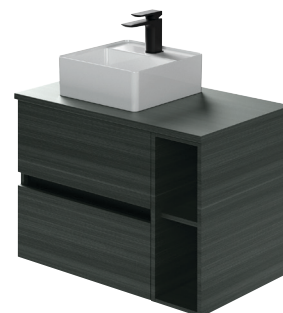

Optional coordinating Nordic Oak Base and Wall Open Shelf Units for added storage

Divine Matt Black Basin Mixer

Scandi your Space

Nordic Oak

Sorrento Walnut

White Gloss

Pebble Grey Gloss

Anthracite Strata