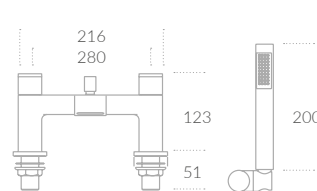

Razo Basin Short Projection Monobloc Mixer

Razo Basin Monobloc Mixer

Razo Tall Basin Monobloc Mixer

Razo Bath Filler

Razo Bath Shower Mixer

FAST TRACK DELIVERY OPTION

Please refer to pages 8-9 for further information and products available on our Fast Track Delivery option. All prices are inclusive of VAT at 20%