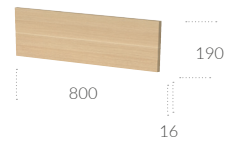

New Bath Plinths

Size	Code	
1850mm - Side	QBE063**	£118
800mm - End	QBE066**	£67