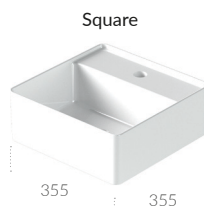

- We recommend the use of an unslotted basin waste with this basin
- Basin supplied without an overflow