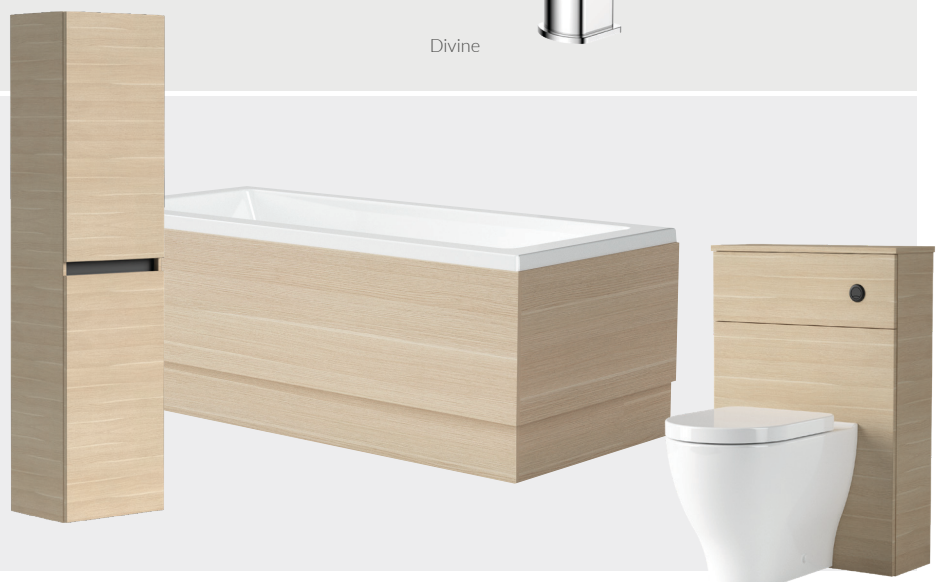

3. Choose your finishes

There are five furniture finishes to choose from and two handle trim options.

4. Mirrors & Mirror Cabinets

With a selection of mirrors and mirror cabinets at your fingertips, you can complete the overall look of your bathroom. Remember, choosing a mirror cabinet rather than a mirror will give you even more storage space.

5. Brassware

Choose from two stunning contemporary brassware ranges, Razo or Divine, both available in a choice of Chrome or Matt Black to coordinate with your handle trim.

6. Finishing Touches

Finally, consider those all important finishing details – from coordinating toilet units, tall storage units, bath panels to lighting options.