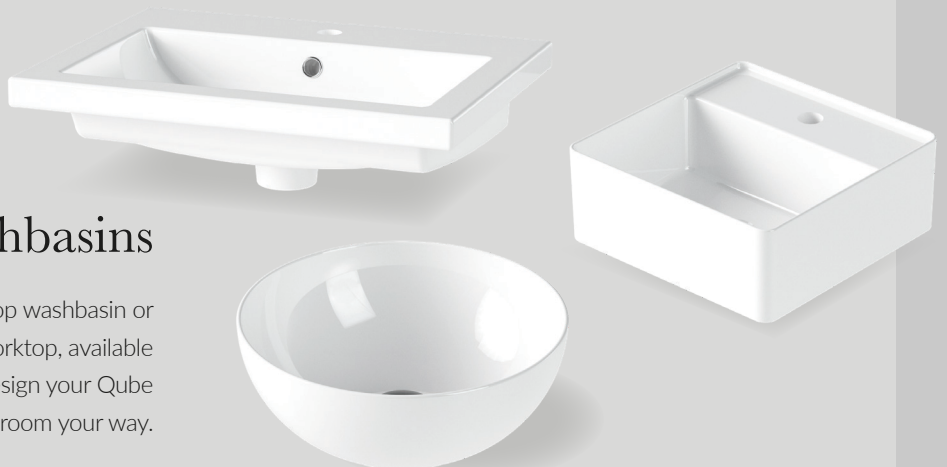

Wonderful washbasins

Choose either a slimline ceramic slabtop washbasin or opt for a stylish sit on basin with a worktop, available in round or square, allowing you to design your Qube bathroom your way.