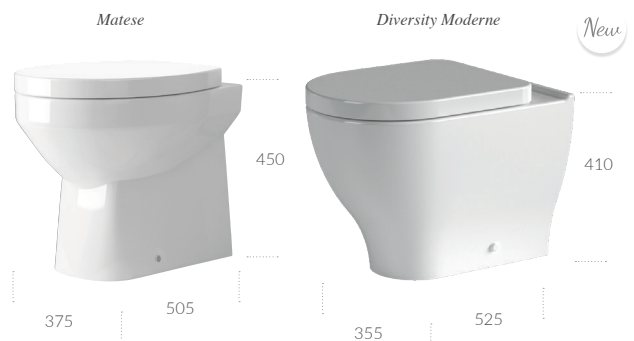

Back-to-Wall Toilets

Size	Code	
Matese toilet and soft close seat	MABTWPANDXW	£500
Diversity Moderne toilet and soft close seat	DMBTWPANDXW	£444
Matese - Soft Close Seat only	SEAT/DX/MATESE/W	£116
Diversity Moderne - Soft Close Seat only	WCS00006	£111