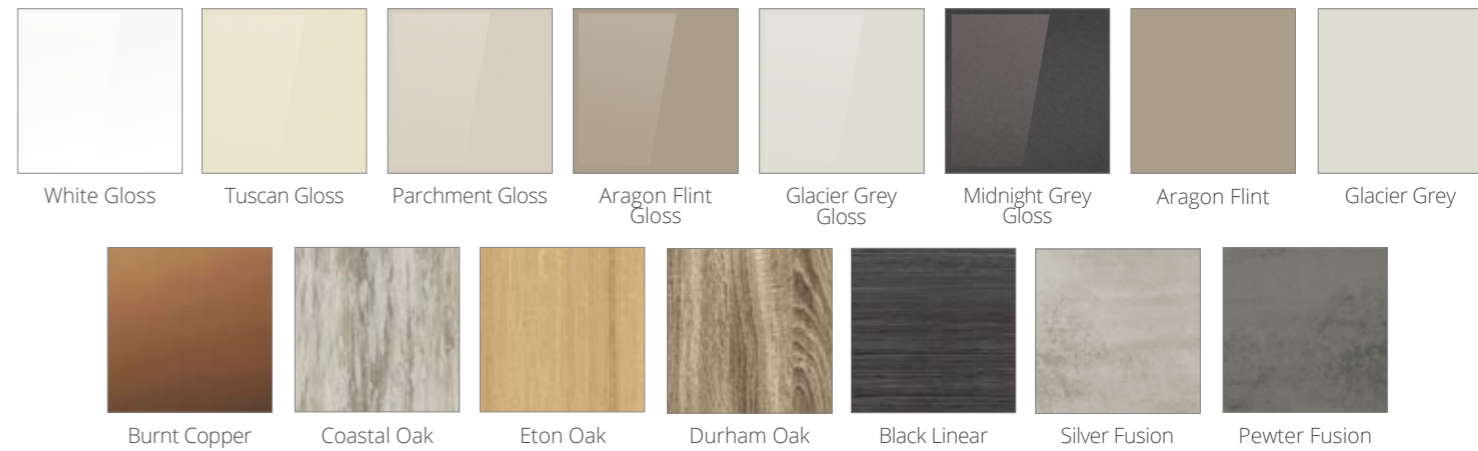

Gloss, Matt and Textured effect door and cladding panel finishes

Symmetry handles