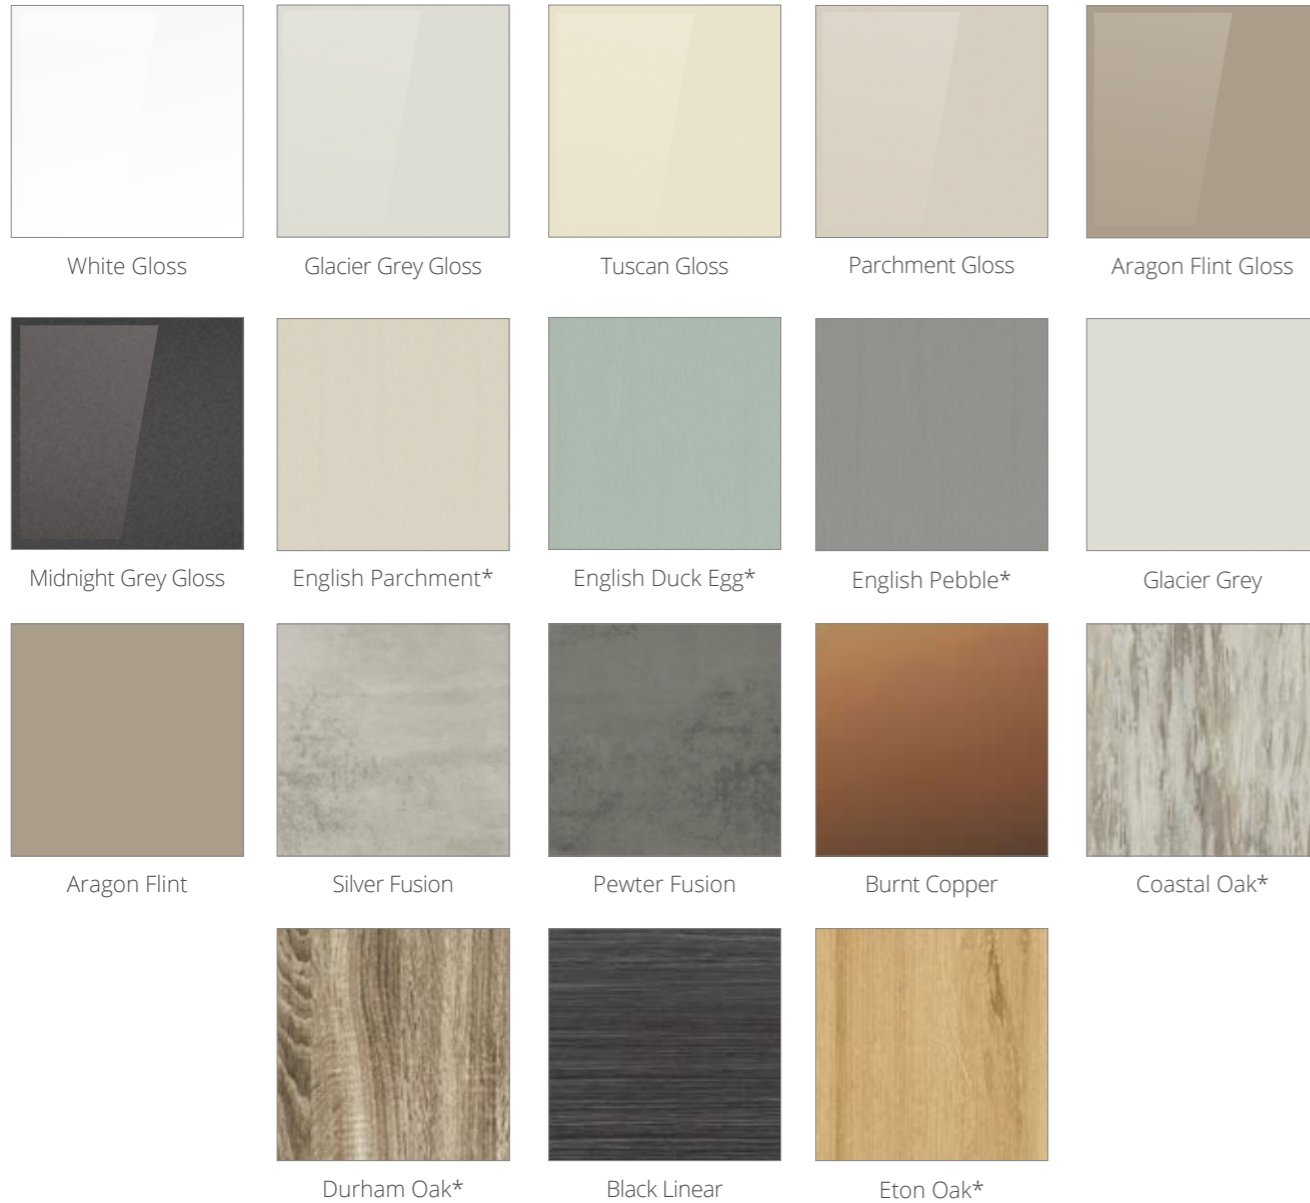

Gloss, Matt and Textured effect door finishes

* The Original Fitted Amelia doorstyle is only available in these finishes, all other doorstyles are available in any of the above finishes. Original Fitted and i-Line fitted doors have a vertical grain direction, with the exception of Black Linear which is horizontal. We aim to represent the finishes in this brochure as accurately as possible. However, due to the limitations of the printing processes used we cannot guarantee a perfect match. Please visit www.utopiagroup.com/samples to request free samples of Utopia finishes.