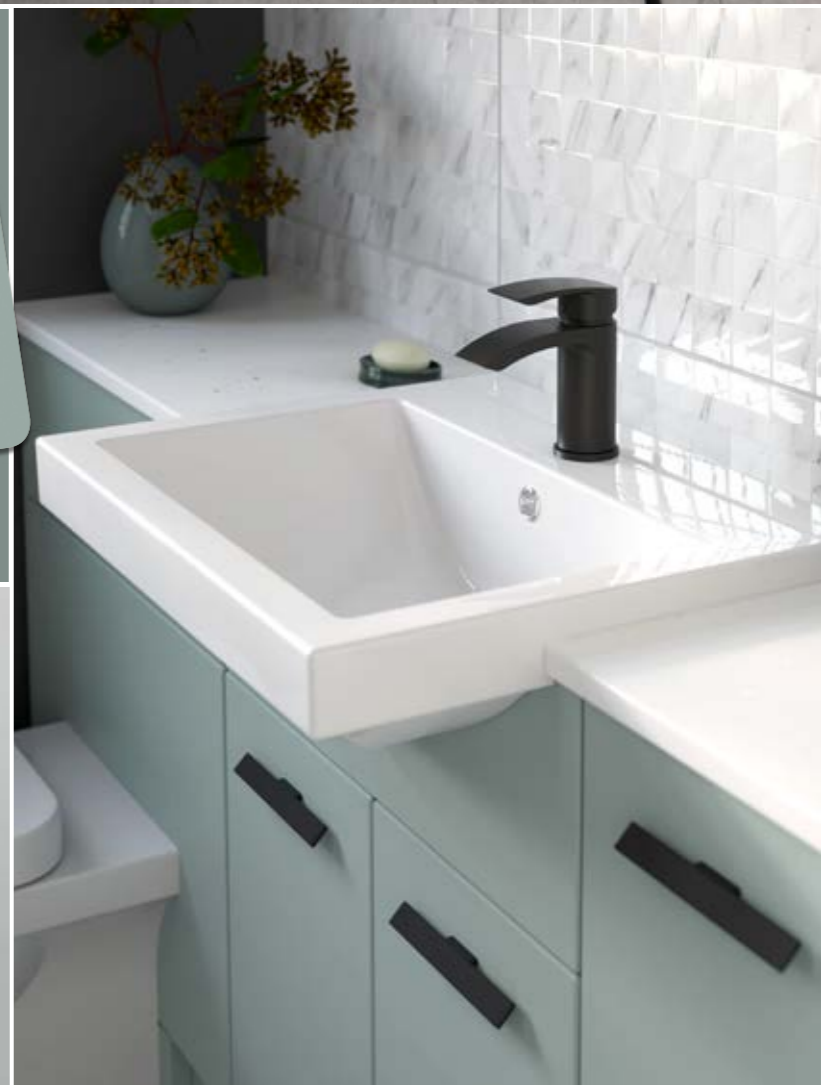

Nadia *in* Sea Green

Definitely the perfect colour for a calming sanctuary, Sea Green is a soothing shade that creates plenty of impact but always gently. Sparkling marble mosaic tiles catch the light adding a sense of movement with just a hint of waves.

GET THE LOOK

- *Door finish:* Sea Green
- *Carcass finish:* Glacier Grey (not visible)
- *Cladding finish:* Sea Green
- *Worktop:* White Shimmer
  22mm Laminate
- *Handle:* Vector 160 Matt Black
- *Sanitaryware:* Quantum Square
- *Brassware:* Razo and Aras Square
  Thermostatic Bar shower
- *Wall tiles:* Venetian Marble Mosaic
- *Floor tiles:* Tregatta Grey