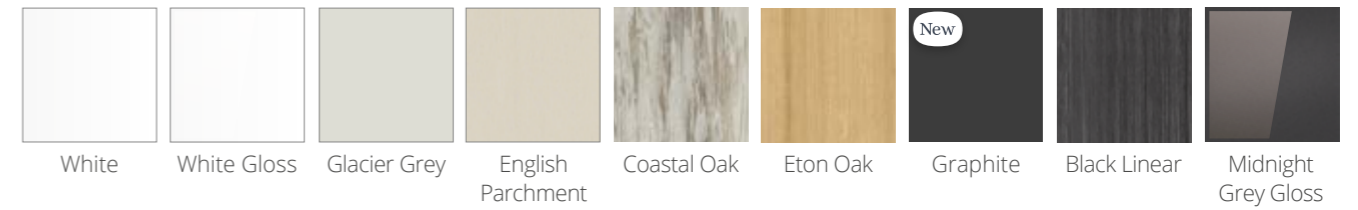

Carcass finishes

Choose a carcass finish to complement your chosen door colour.