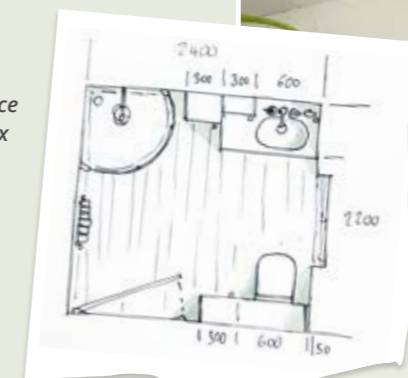

Clara *in* English Duck Egg

ORIGINAL
FITTED FURNITURE

Combine different depth units to create a staggered run, in this case, keeping access to the shower clear

GET THE LOOK

- Door finish:** English Duck Egg
- Carcass finish:** Eton Oak
- Cladding finish:** English Duck Egg
- Worktop:** Polaris White 20mm Marble effect Solid Surface with undermount Coralux basin
- Handle:** Brushed Brass Bar
- Brassware:** Regent
- Wall tiles:** Rustic Magnolia Brick
- Floor tiles:** Chestnut Plank