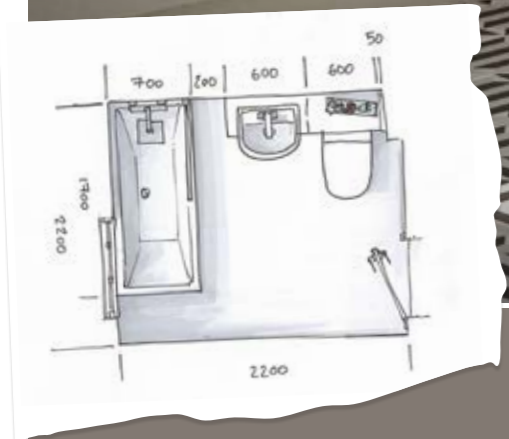

A classic Quantum Round semi-recessed basin with 22mm Laminate Worktop in Black Shimmer

All-in-one integrated Coralux washbasin work surface

Sandwashed White

Contemporary Fitted is designed to perfectly suit your space, choose from a wide range of units and sizes. Our mirror cabinets feature framed double sided mirror doors and include two fixed glass shelves positioned to accommodate taller items, with optional internal sensor lighting.