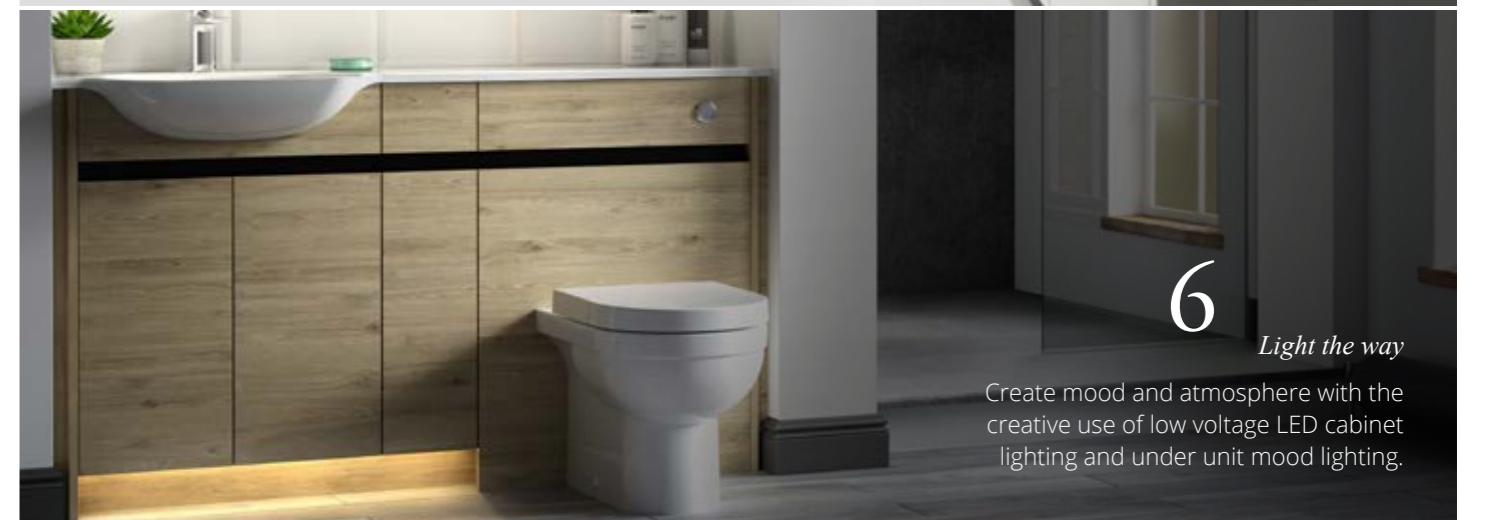

symmetry

With unmistakable curves, sleek dedicated handle and stunning curved Solid Surface worktops, Symmetry is certain to make a statement in any bathroom, regardless of shape or size.

Unit Overview

Left hand curved single base 300mm