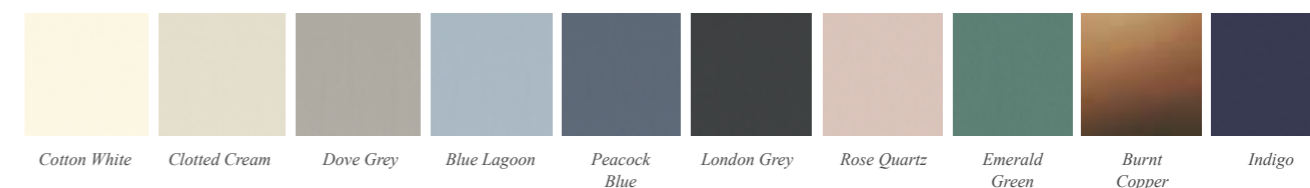

Painted skirt finishes

This bath is available in any Roseberry painted finish, or you can opt for a White Gloss bath skirt.