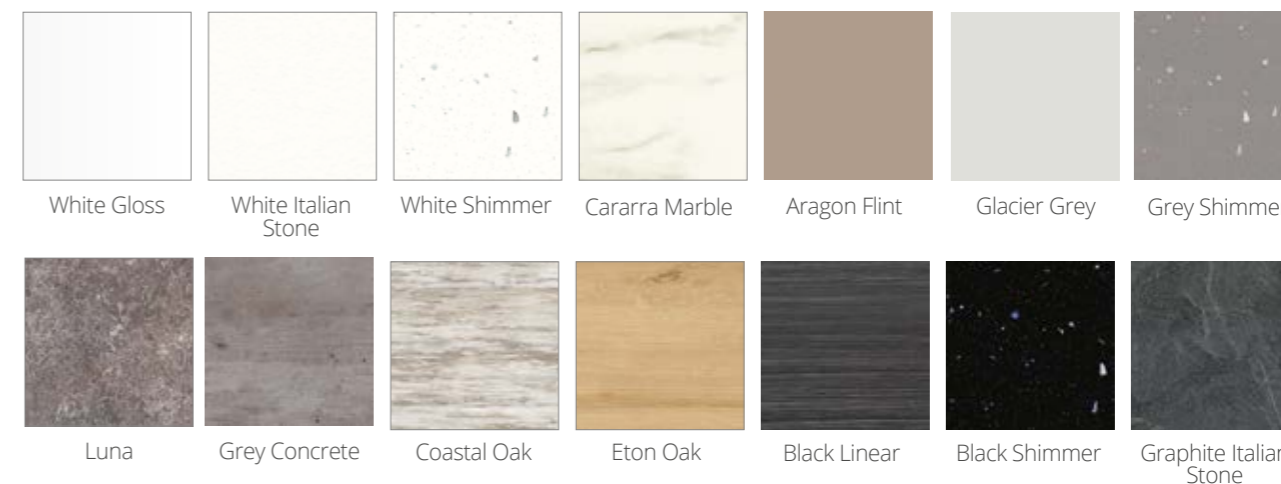

22mm Laminate worktop finishes

White Gloss

White Italian Stone

White Shimmer

Cararra Marble

Aragon Flint

Glacier Grey

Grey Shimmer