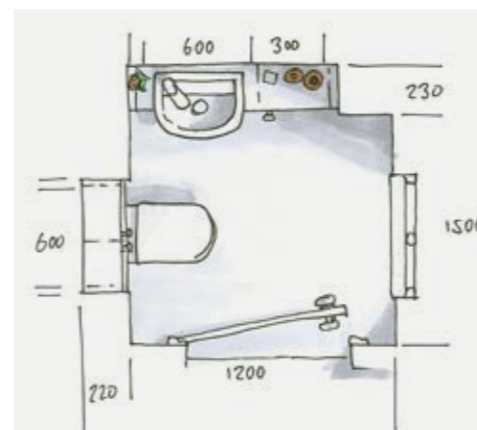

Amelia *in* English Parchment

Light colours work particularly well in smaller spaces such as this cloakroom while reduced depth units maximise the available space. Remember to utilise the area above the toilet unit for extra storage and streamlined style.

Space exploration

Our exclusive range of space-saving bathroom products has been making the most of tiny bathrooms and cloakrooms for three decades. This Quantum Round Cloakroom basin is only 355mm deep, so fits snugly into the 220mm deep reduced depth furniture.

GET THE LOOK

- Door finish: *English Parchment*
- Carcass finish: *English Parchment*
- Worktop: *Snowstorm 22mm Solid Surface*
- Handle: *Crackle Button*
- Sanitaryware: *Quantum Round*
- Brassware: *Salino*
- Wall & Floor tiles: *Vintage Greys*