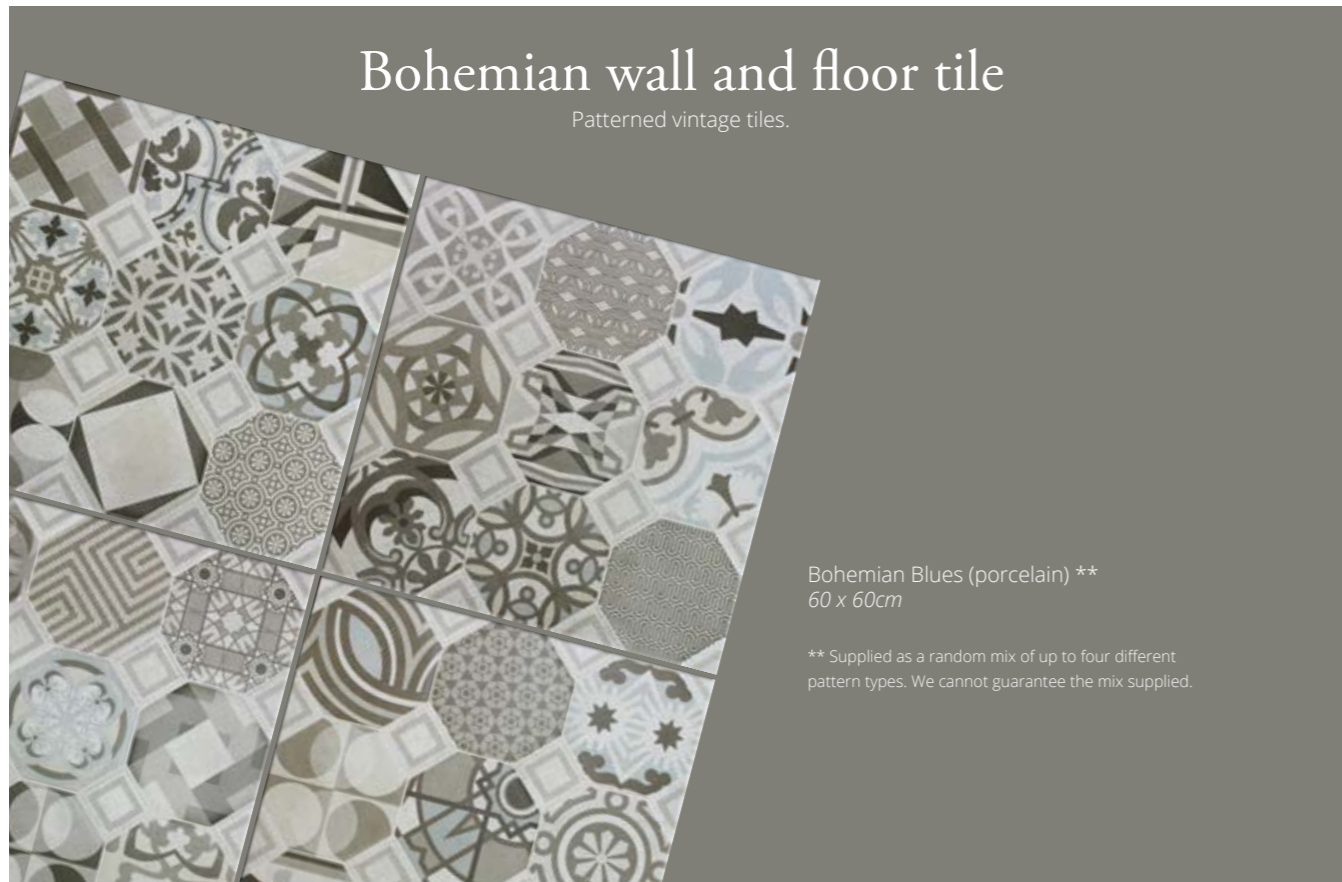

Bohemian wall and floor tile

Patterned vintage tiles.

Bohemian Blues (porcelain) **
60 x 60cm

** Supplied as a random mix of up to four different pattern types. We cannot guarantee the mix supplied.