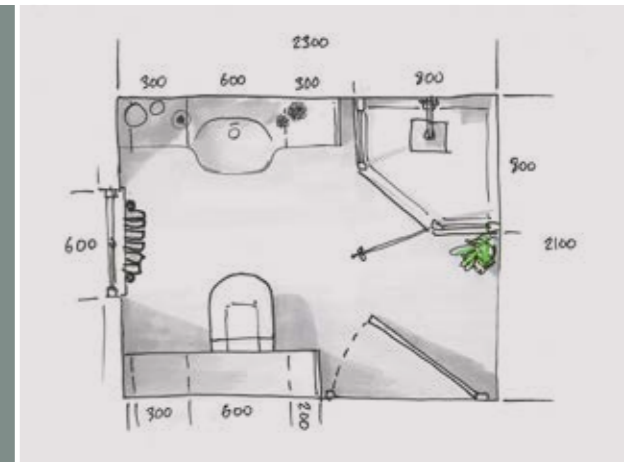

GET THE LOOK

- *Door finish:* Sea Green
- *Carcass finish:* Midnight Grey Gloss (not visible)
- *Cladding finish:* Sea Green
- *Sanitaryware:* All-in-one integrated Coralux washbasin work surface
- *Brassware:* Stapleford
- *Wall tiles:* White Brick
- *Floor tiles:* Pentire Strands