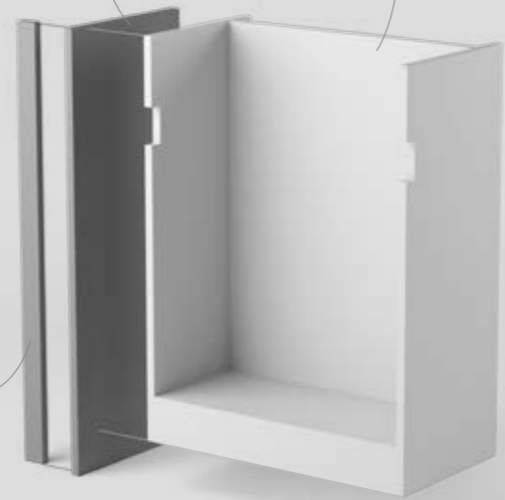

How to order Contemporary Fitted

1 Choose your cabinets

Choose your cabinets and necessary filler panels where the run will be fitted wall-to-wall (Cladding panels must be used on all ends of furniture - choose your finish from the four options shown in step 2, as carcasses are a Powder Grey finish).

Cladding panel in Flat Grey Fitted washbasin unit (carcasses are Powder Grey)

Cladding panels are used as a filler panel, in Flat Grey