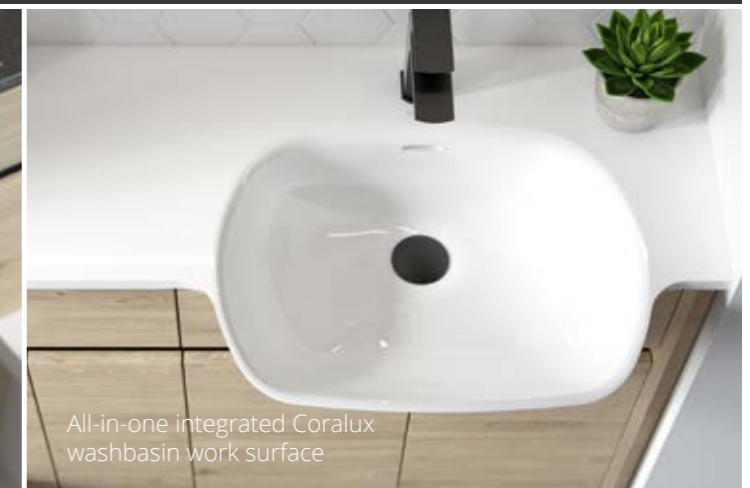

All-in-one integrated Coralux washbasin work surface