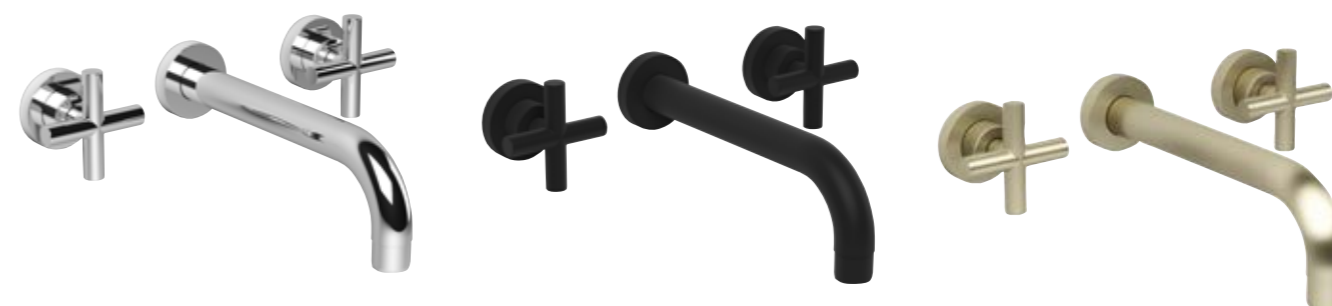

New

Contemporary meets traditional in this elegant new brassware collection with a gently curved spout and classic cross head handles. Stapleford is equally stunning in all three finishes but each finish will change the way your bathroom looks.