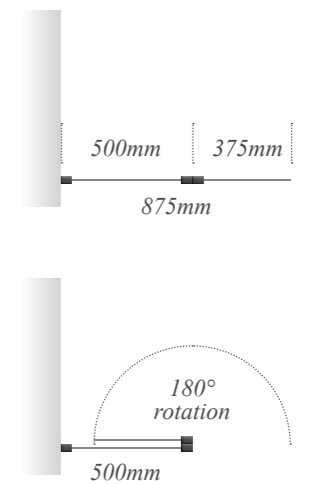

All Utopia bath shower screens are now significantly thicker for a premium quality feel. Single panel and double panel screens feature 8mm toughened glass.