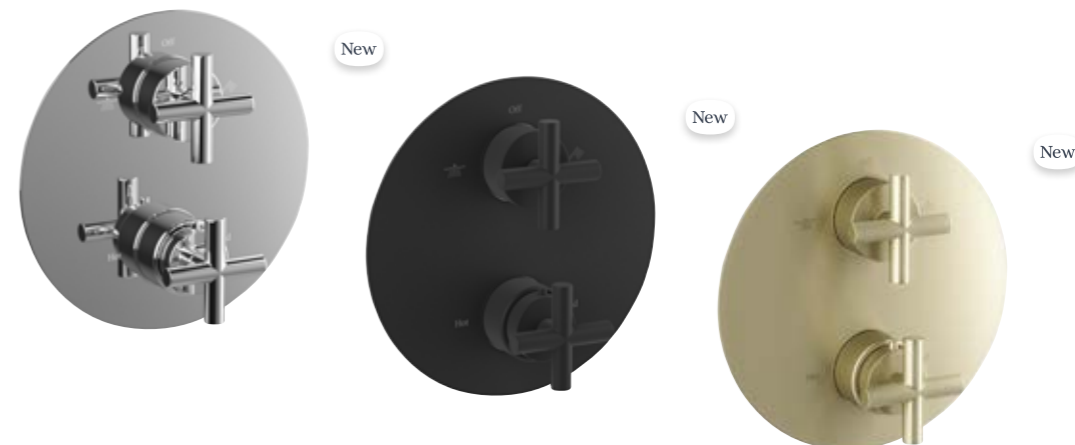

Showers

A choice of styles and finishes to complement your bathroom.

Aras Round thermostatic bar shower valve kit

with telescopic overhead kit, sliding holder, handset and ultra thin round drench head

High / Low pressure. Available in Chrome, Matt Black or Brushed Brass.

Aras Square thermostatic bar shower valve kit

with telescopic overhead kit, sliding holder, handset and ultra thin square drench head

High / Low pressure. Available in Chrome or Matt Black.

Round concealed shower valve

1 or 2 outlet. High / Low pressure. Available in Chrome, Matt Black or Brushed Brass.

**Brushed Brass version is only available as dual outlet.*

Square concealed shower valve

1 or 2 outlet. High / Low pressure. Available in Chrome or Matt Black.