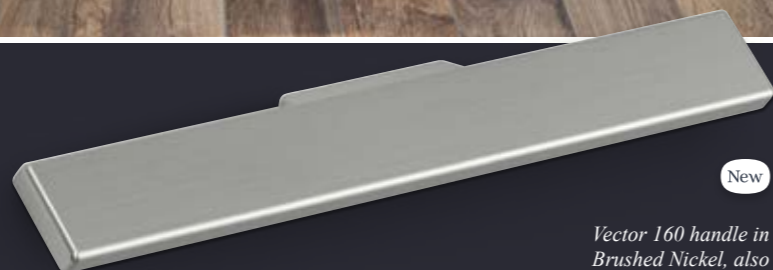

NAME YOUR HANDLE

We offer three stylish handles to complement your Nadia furniture but you can choose any handle you like from our extensive range on page 15 to create your own unique look.