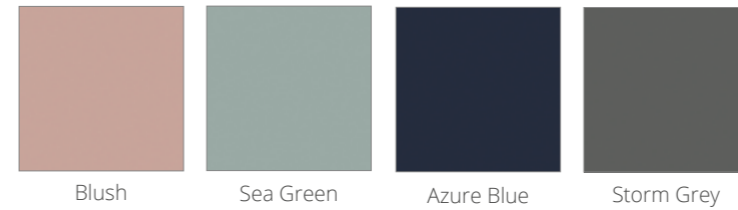

Super Matt Soft Touch door and cladding panel finishes

These innovative new finishes are at the very forefront of material technology and offer a truly luxurious soft touch feel and a sense of quality. They feature a higher light absorption threshold giving that super matt finish and with the micro-structure technology, helps in reducing the impact of grease marks like fingerprints.