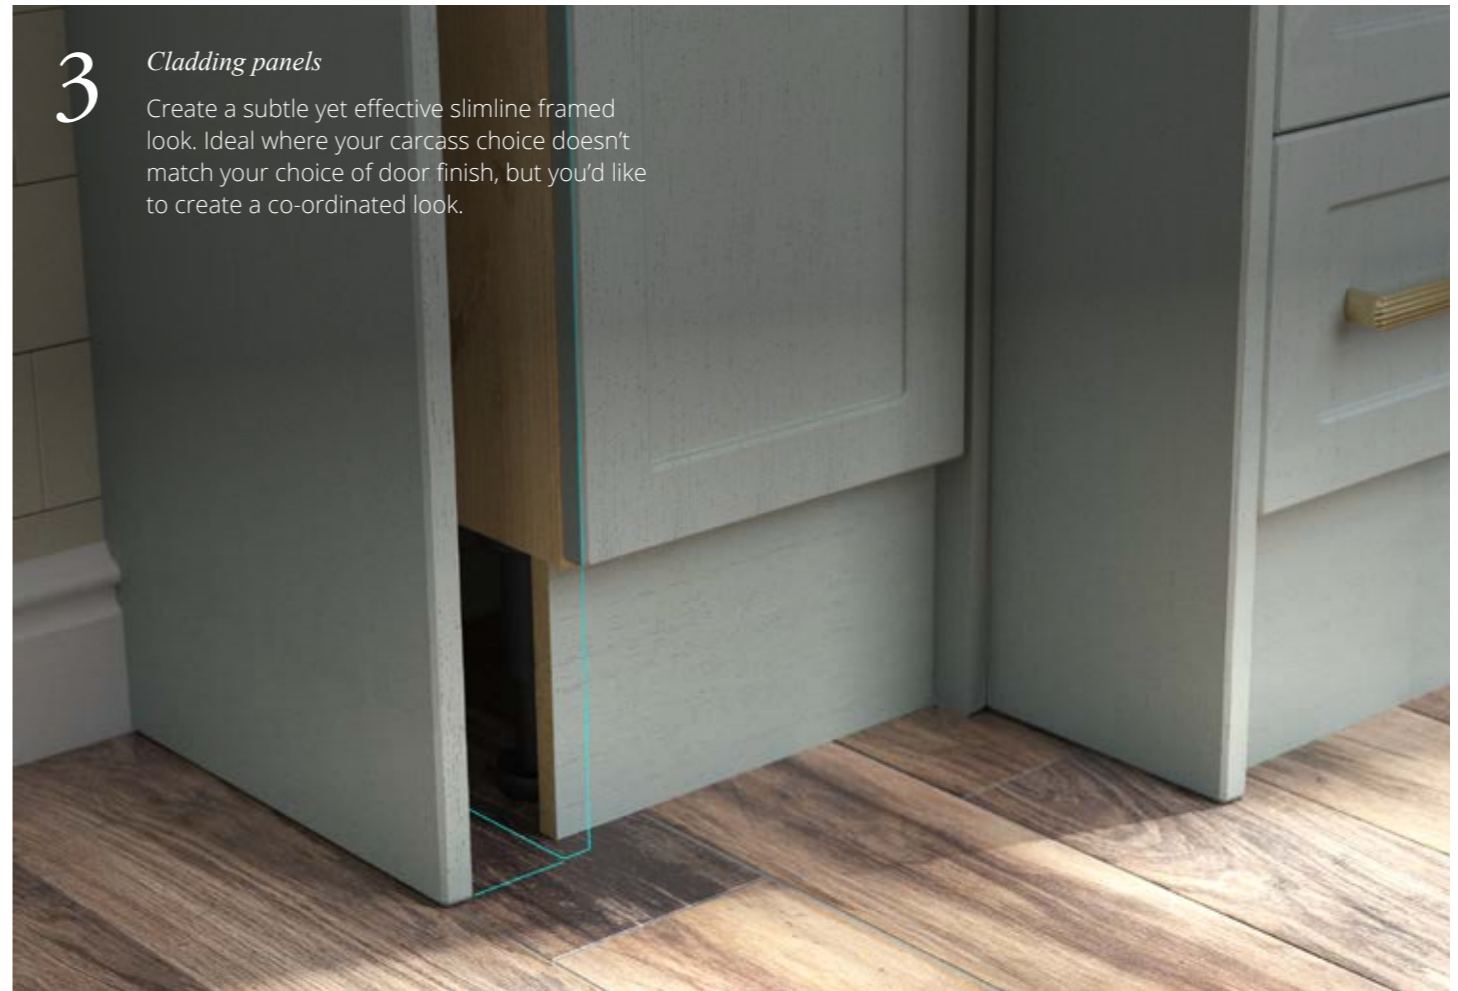

Reduced
220mm deep

3 Cladding panels

Create a subtle yet effective slimline framed look. Ideal where your carcass choice doesn't match your choice of door finish, but you'd like to create a co-ordinated look.