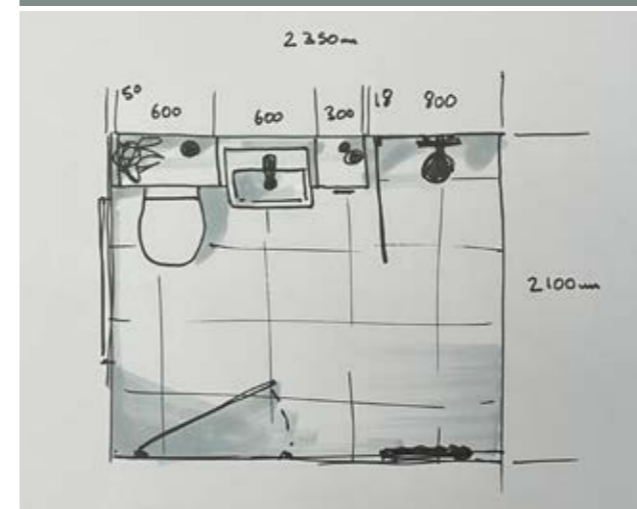

Nadia *in* Sea Green

Definitely the perfect colour for a calming sanctuary, Sea Green is a soothing shade that creates plenty of impact but always gently. Sparkling marble mosaic tiles catch the light adding a sense of movement with just a hint of waves.

GET THE LOOK

- *Door finish:* Sea Green
- *Carcass finish:* Glacier Grey (not visible)
- *Cladding finish:* Sea Green
- *Worktop:* White Shimmer
  22mm Laminate
- *Handle:* Vector 160 Matt Black
- *Sanitaryware:* Quantum Square
- *Brassware:* Razo and Aras Square
  Thermostatic Bar shower
- *Wall tiles:* Venetian Marble Mosaic
- *Floor tiles:* Tregatta Grey