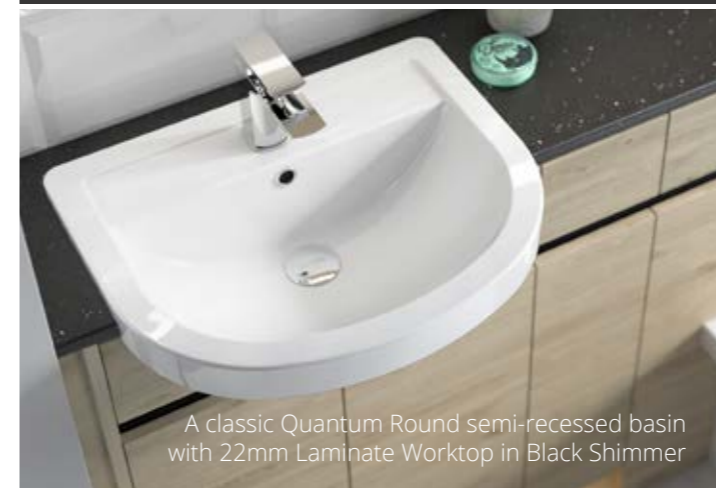

A classic Quantum Round semi-recessed basin with 22mm Laminate Worktop in Black Shimmer