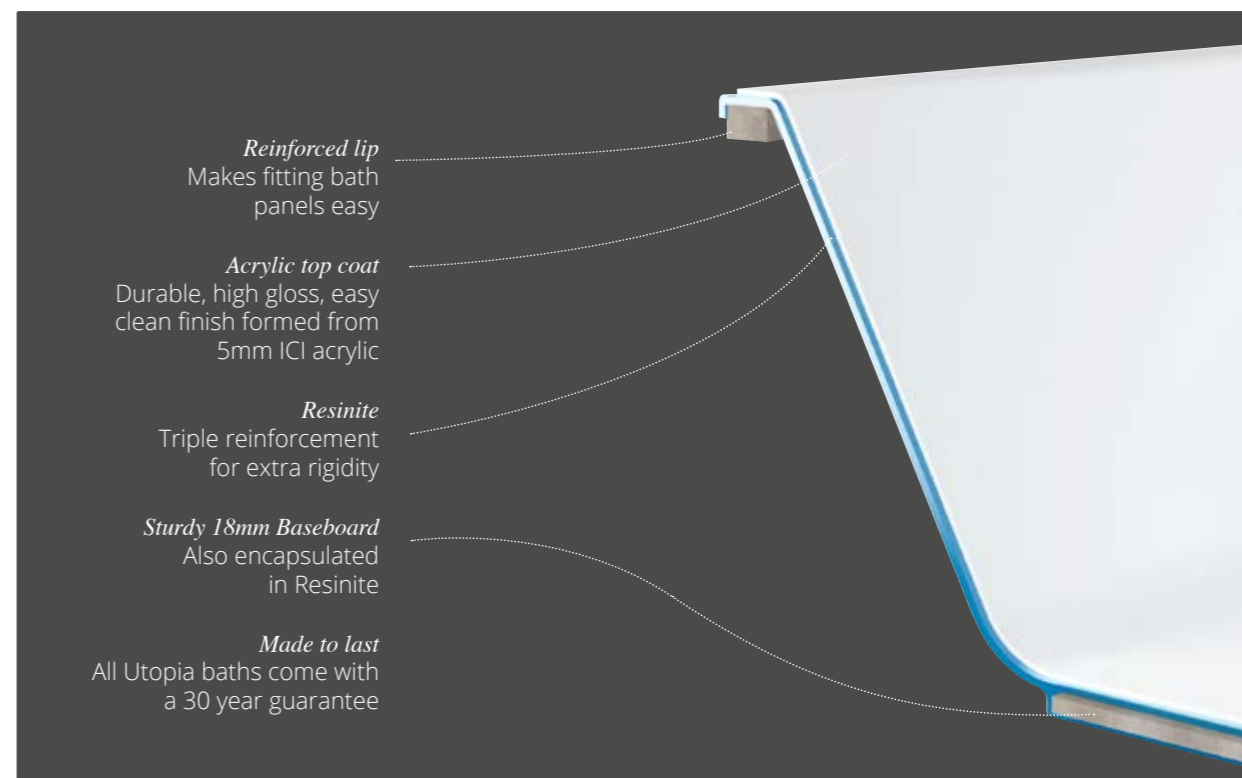

Utopia baths are different

Utopia baths are made in the UK to the very highest standards. Our stringent quality control procedures ensure that each bath is checked thoroughly at every stage of manufacture.

Resinite coated baths offer the strength and rigidity normally associated with their heavier cast iron counterparts. The entire underside of each bath is coated in a layer of Resinite which provides excellent insulation properties, meaning your bath retains heat more efficiently, staying hotter for longer.

Retains Heat for longer

Amazingly Strong and durable

Unique Design

30 Year Guarantee