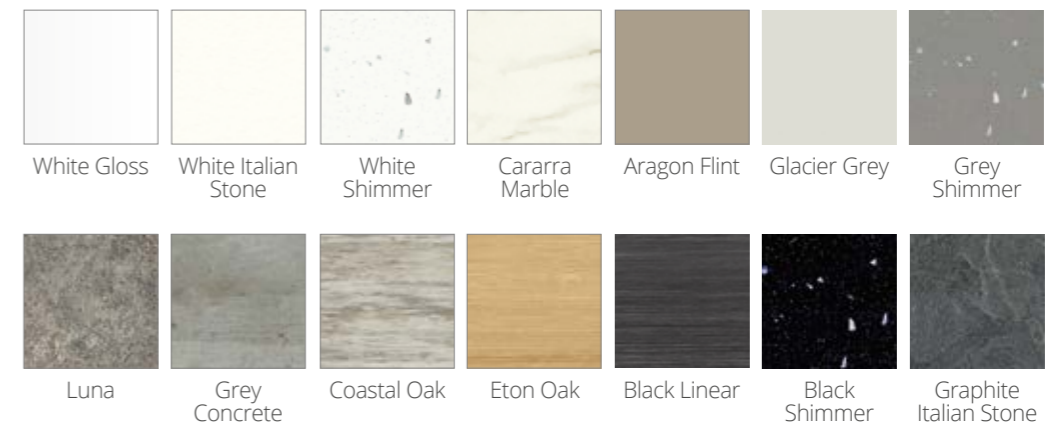

22mm Laminate worktop finishes

*Solid Surface worktops are designed to replicate natural surfaces and as a result may feature colour and tonal variations throughout. Marble effect Solid Surface worktop finishes do feature a pattern variation to mimic the pattern of natural stone and therefore will not be uniform in colour, tone or pattern.