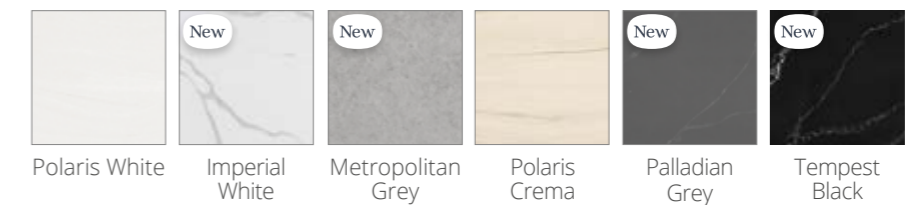

Gloss, Matt and Textured effect door finishes

* The Original Fitted Amelia doorstyle is only available in these finishes, all other doorstyles are available in any of the above finishes. Original Fitted and i-Line fitted doors have a vertical grain direction, with the exception of Black Linear which is horizontal. We aim to represent the finishes in this brochure as accurately as possible. However, due to the limitations of the printing processes used we cannot guarantee a perfect match. Please visit www.utopiagroup.com/samples to request free samples of Utopia finishes.

Carcass finishes

Choose a carcass finish to complement your chosen door colour.

50mm i-Line Framing and worktop finishes

Worktop finishes

22mm Solid Surface finishes*

20mm Marble Effect Solid Surface finishes*

22mm Laminate worktop finishes

*Solid Surface worktops are designed to replicate natural surfaces and as a result may feature colour and tonal variations throughout. Marble effect Solid Surface worktop finishes do feature a pattern variation to mimic the pattern of natural stone and therefore will not be uniform in colour, tone or pattern.