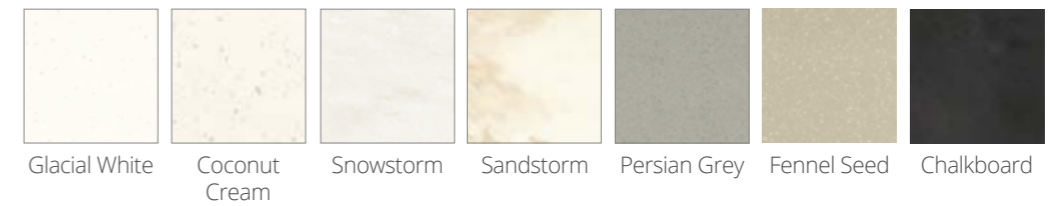

Gloss, Matt and Textured effect door finishes

* The Original Fitted Amelia doorstyle is only available in these finishes, all other doorstyles are available in any of the above finishes. Original Fitted and i-Line fitted doors have a vertical grain direction, with the exception of Black Linear which is horizontal. We aim to represent the finishes in this brochure as accurately as possible. However, due to the limitations of the printing processes used we cannot guarantee a perfect match. Please visit www.utopiagroup.com/samples to request free samples of Utopia finishes.

Carcass finishes

Choose a carcass finish to complement your chosen door colour.

50mm i-Line Framing and worktop finishes

Worktop finishes

22mm Solid Surface finishes*

20mm Marble Effect Solid Surface finishes*