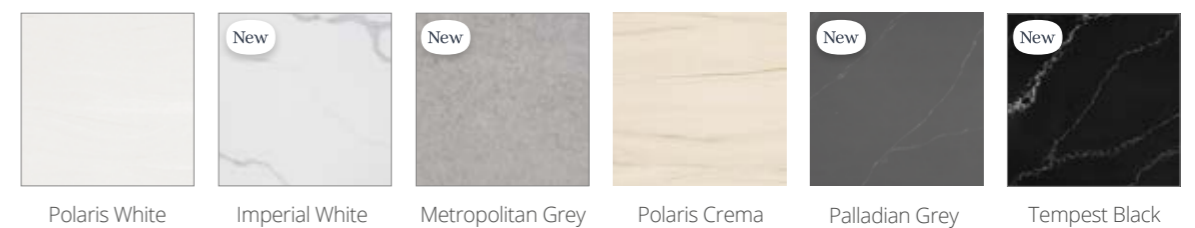

20mm Marble effect Solid Surface worktop finishes

*Solid Surface worktops are designed to replicate natural surfaces and as a result may feature colour and tonal variations throughout. Marble effect Solid Surface worktop finishes do feature a pattern variation to mimic the pattern of natural stone and therefore will not be uniform in colour, tone or pattern.