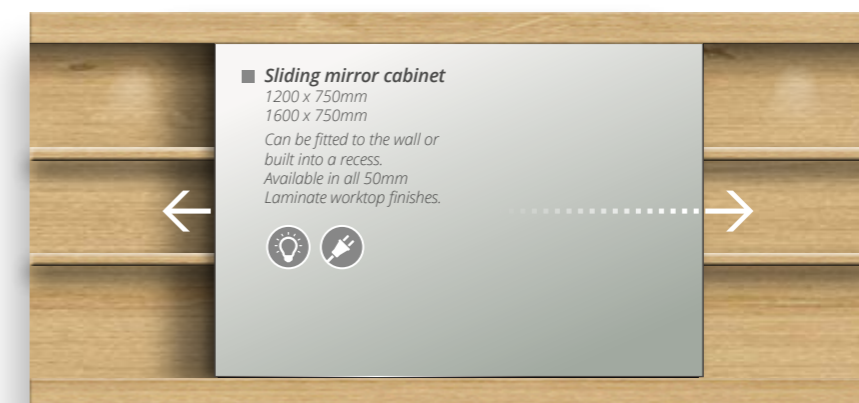

*520mm Luma Horizon mirror does not have the demister feature.

Can be used portrait or landscape

Can be used portrait or landscape

Rectangular mirrors

A large mirror is an essential item in any bathroom. Choose from framed or frameless options to suit your style.

Sliding Mirror cabinet

Sanitaryware ranges at a glance

*Matese range**Quantum Round range**Quantum Square range**Rodin toilet**Quantum Classical range**Monet Round range*

Sanitaryware

From space saving semi-recessed styles through stylish sit-on options, we have a solution to suit all requirements so that you can choose with confidence.