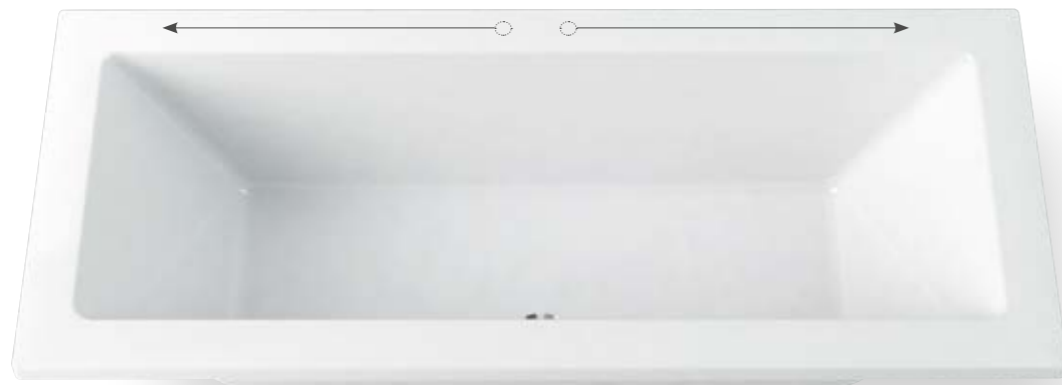

Retains Heat for longer

Amazingly Strong and durable

Unique Design

30 Year Guarantee

Dualelle Fitted Bath

for use with bath panels and optional shower screens

Dualelle baths are available in two sizes and feature a striking square profile. They are double ended for practical use, comfort and planning flexibility. Complementary single or double panel infold bath screens are available in the range.

W: 1700mm D: 700mm H: 520-640mm

W: 1700mm D: 750mm H: 520-640mm

We recommend brassware to be fitted in the positions indicated above with waste and overflow away from the wall and brassware against the wall. Refer to brassware fitting instructions for further details.