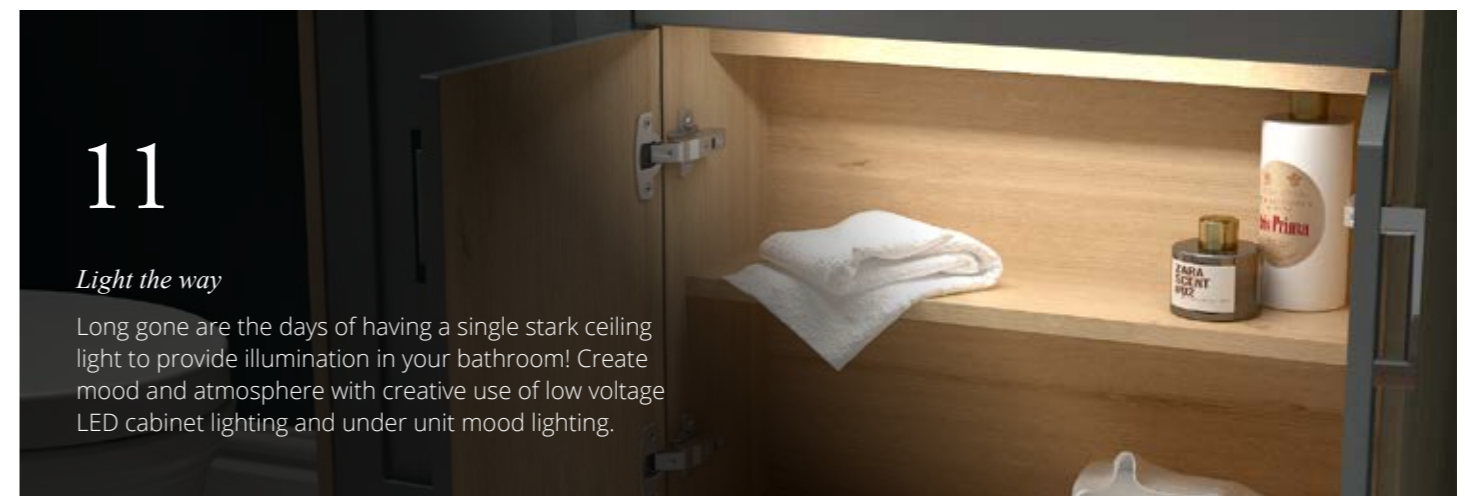

8

Get a handle on it

Our specially selected handle range will help to add your own personal finishing touch to your bathroom. Choose your options from page 15.

11

Light the way

Long gone are the days of having a single stark ceiling light to provide illumination in your bathroom! Create mood and atmosphere with creative use of low voltage LED cabinet lighting and under unit mood lighting.