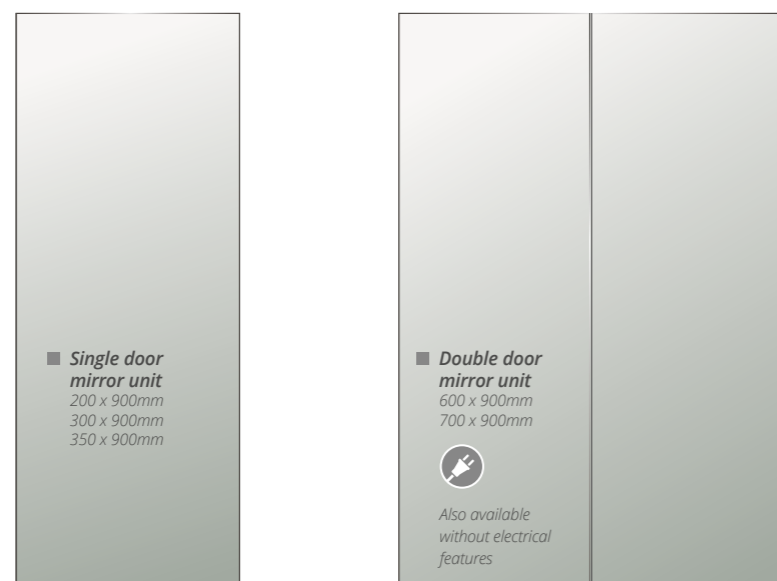

Contemporary Fitted mirror units

Combining large mirrors with excellent storage space.

Contemporary Fitted mirror units have a Powder Grey carcass. Add cladding panels to match your chosen furniture finish.