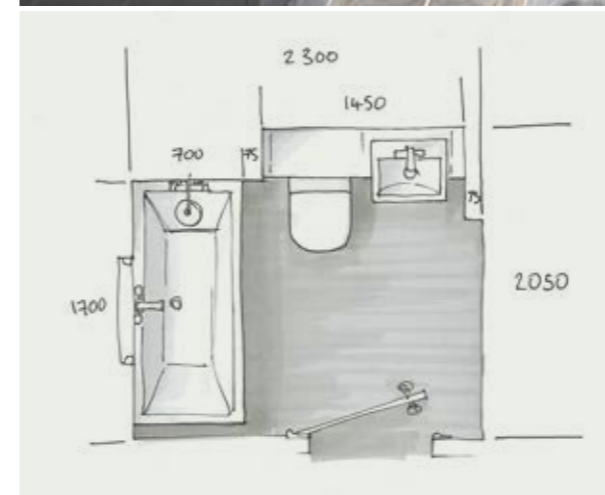

GET THE LOOK

- Door finish: Matt White
- Carcass finish: White
- i-Line framing: Midnight Grey Gloss
- Worktop: Midnight Grey Gloss
- Sanitaryware: Quantum Square
- Bath: Dualelle and Single Panel screen
- Brassware: Paleto and Aras Square shower
- Wall tiles: Temple Chalk
- Floor tiles: Birch Plank