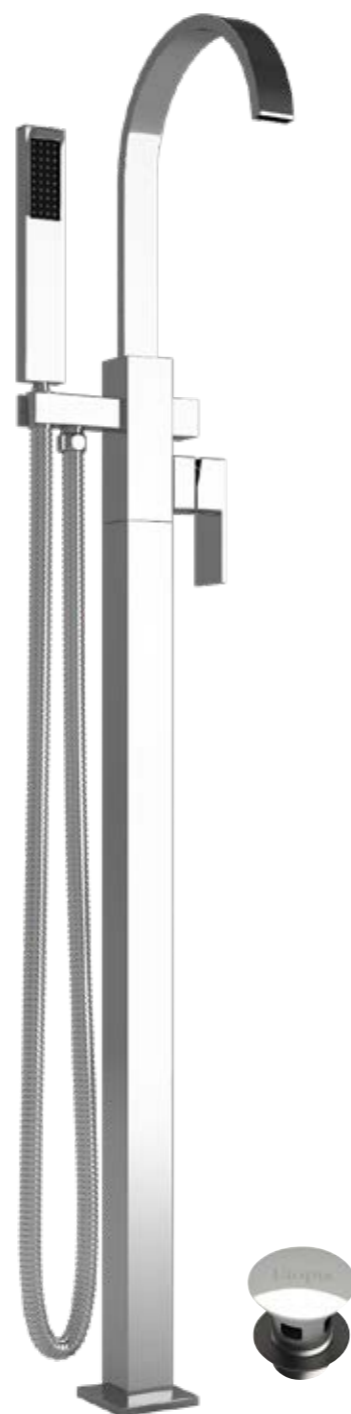

Freestanding bath shower mixer

With click-clack waste High / Low pressure
0.5 bar: 4.8 l/m 1.0 bar: 9.9 l/m 3.0 bar: 17.2 l/m

Angular elegance; the Paletto 3 hole wall mounted basin mixer.