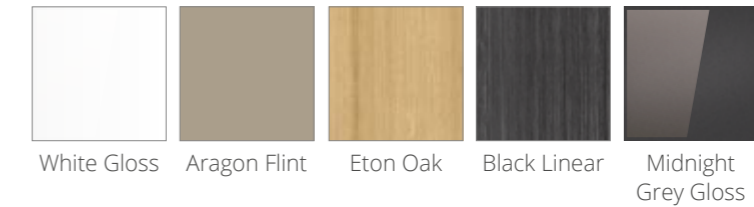

Gloss, Matt and Textured effect door finishes

* The Original Fitted Amelia doorstyle is only available in these finishes, all other doorstyles are available in any of the above finishes. Original Fitted and i-Line fitted doors have a vertical grain direction, with the exception of Black Linear which is horizontal. We aim to represent the finishes in this brochure as accurately as possible. However, due to the limitations of the printing processes used we cannot guarantee a perfect match. Please visit www.utopiagroup.com/samples to request free samples of Utopia finishes.

Carcass finishes

Choose a carcass finish to complement your chosen door colour.

50mm i-Line Framing and worktop finishes

Worktop finishes

22mm Solid Surface finishes*

20mm Marble Effect Solid Surface finishes*