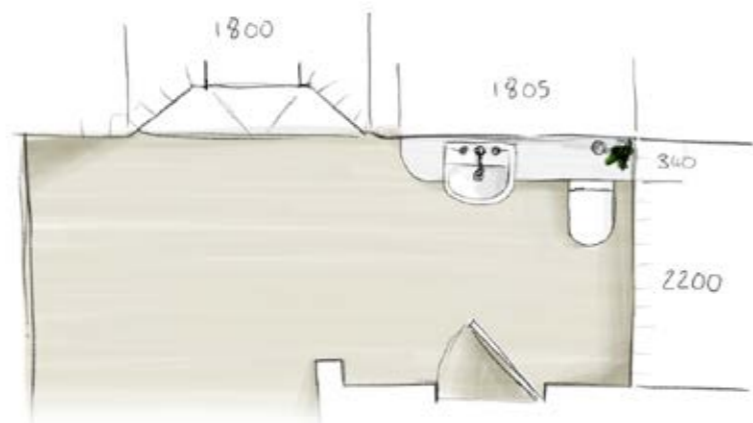

Cotswold Curves

Inspired design and expert craftsmanship combine in each Roseberry curved cabinet. The gently curved door has solid timber panels expertly engineered to follow a perfect radius, all balanced by a Solid Surface worktop above and curved plinth below.

Planning this room