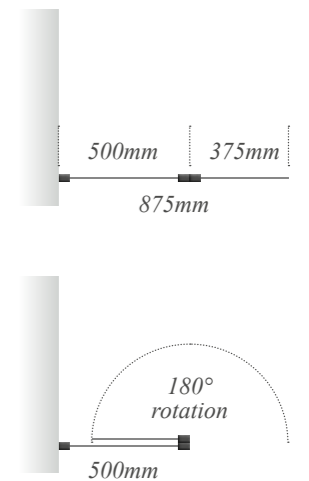

All Utopia bath shower screens are now significantly thicker for a premium quality feel. Single panel and double panel screens feature 8mm toughened glass.