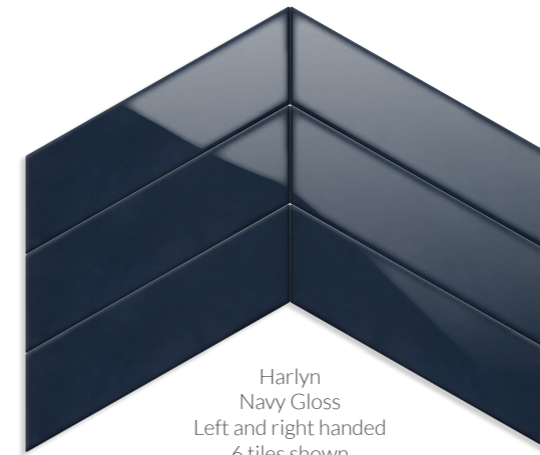

Harlyn Matt White wall tiles with Bohemian Blues floor tiles.

Harlyn wall tiles New

Chevron format left and right hand ceramic tiles.

Harlyn
Matt White
Left and right handed
6 tiles shown
19.5 x 5.5cm

Harlyn
Matt Black
Left and right handed
6 tiles shown
19.5 x 5.5cm