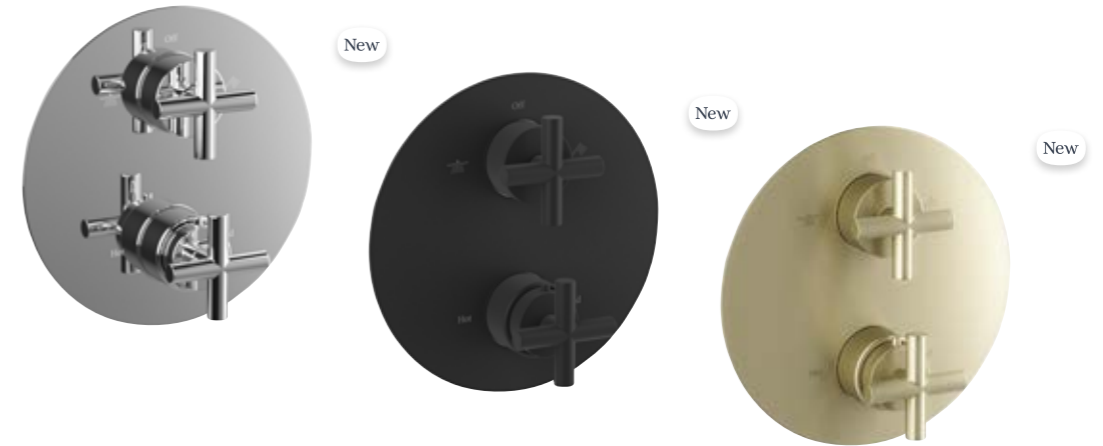

High / Low pressure. Available in Chrome or Matt Black.

New

Round concealed shower valve

1 or 2 outlet. High / Low pressure. Available in Chrome, Matt Black or Brushed Brass.

*Brushed Brass version is only available as dual outlet.

Square concealed shower valve

1 or 2 outlet. High / Low pressure. Available in Chrome or Matt Black.

New

New

New

Stapleford dual outlet concealed thermostatic shower valve

Available in Chrome, Matt Black and Vintage Brass. High / Low pressure.
0.2 bar: 4.3l/m 0.5 bar: 7.0l/m 1.0 bar: 11.5l/m 2.0 bar: 17.0l/m