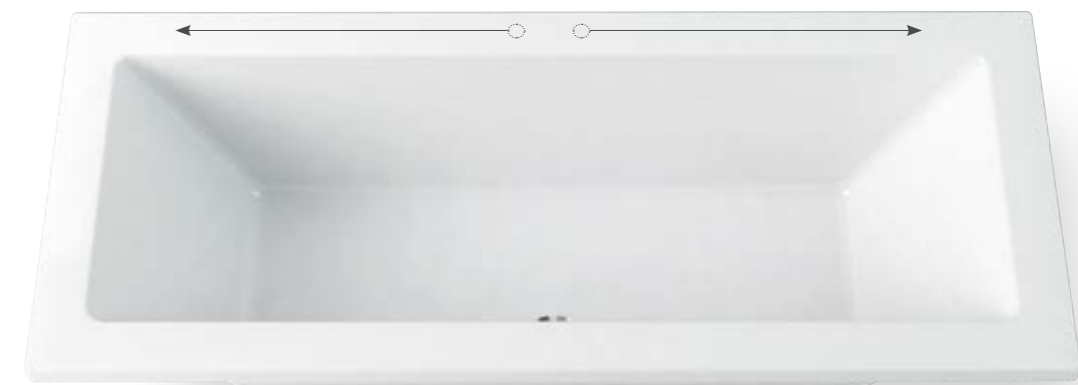

Dualelle bath

for use with bath panels and optional shower screens

Dualelle baths are available in two sizes and feature a striking square profile. They are double ended for practical use, comfort and planning flexibility. Complementary single or double panel infold bath screens are available in the range.

w: 1700mm d: 700mm h: 520-640mm

w: 1700mm d: 750mm h: 520-640mm