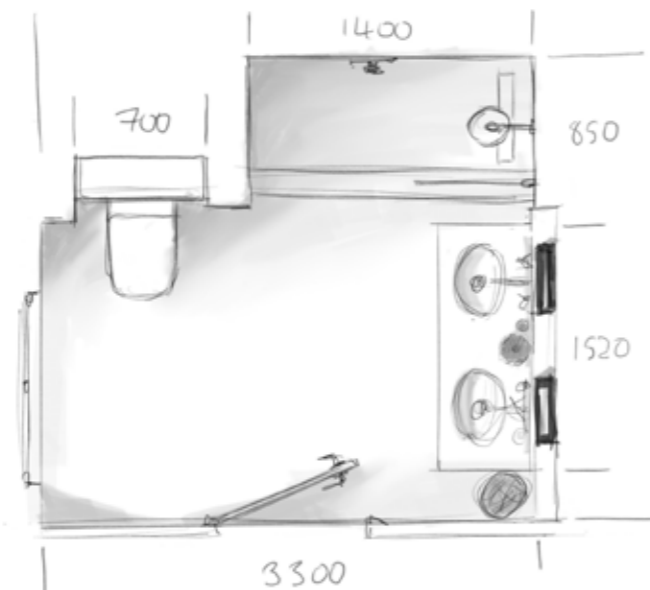

Planning this space