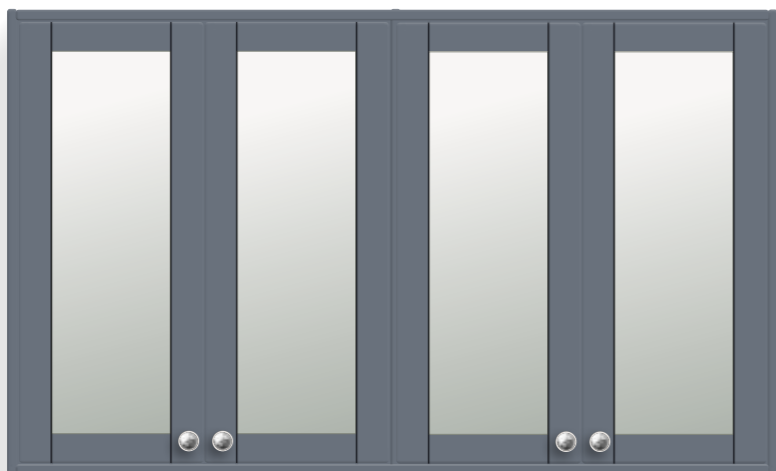

■ **Modular Twin Double
mirror cabinet**
1160 x 706mm
1560 x 706mm

💡 ⚡