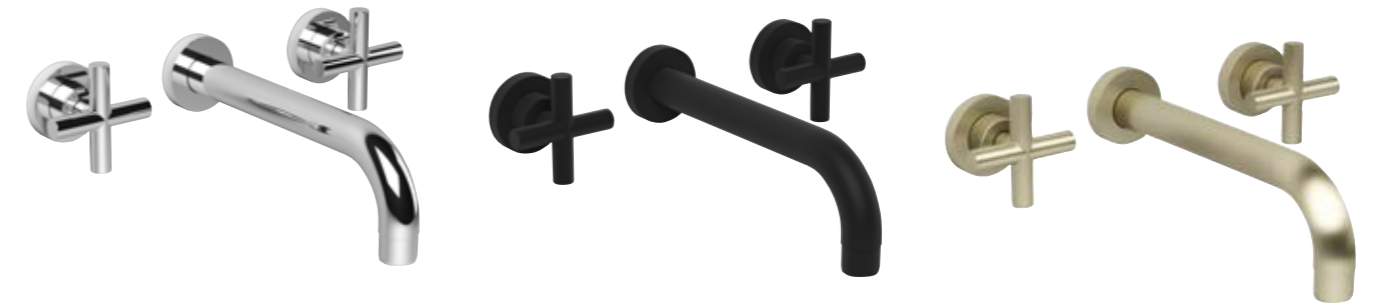

Stylish taps and showers add the perfect finishing touch to your dream bathroom and we've got a fabulous collection to tempt you.

Stapleford 3 hole basin mixer tap in Vintage Brass

Stapleford

New

Contemporary meets traditional in this elegant new brassware collection with a gently curved spout and classic cross head handles. Stapleford is equally stunning in all three finishes but each finish will change the way your bathroom looks.