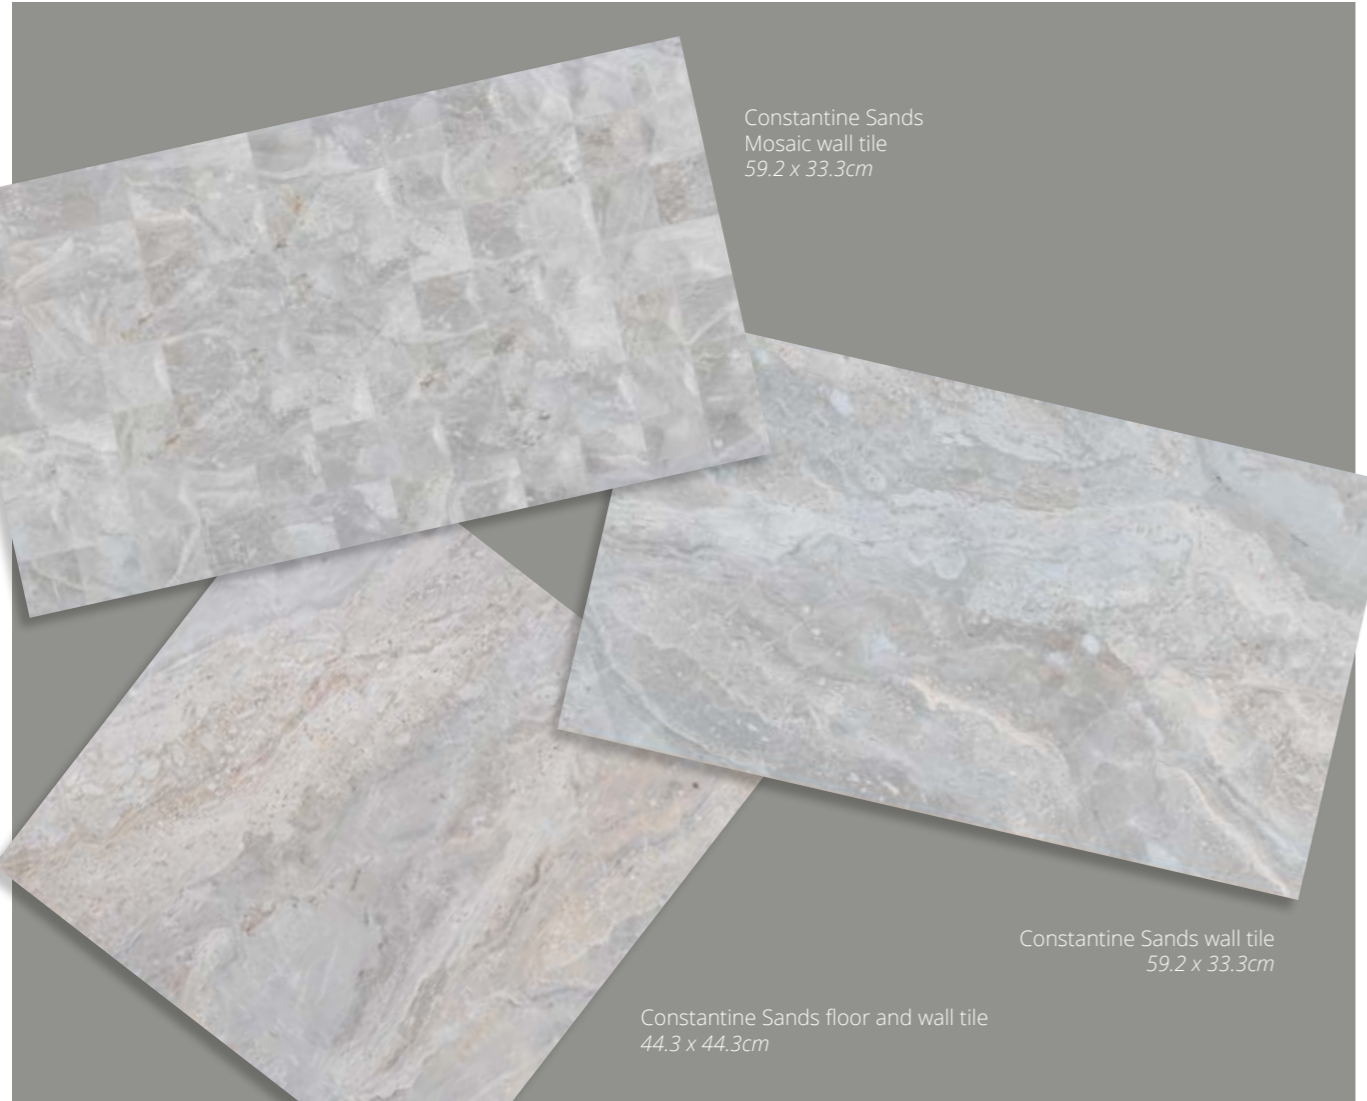

Classic floor tiles

Can also be used on walls. Ceramic with a porcelain base.

Zinc White
44.3 x 44.3cm

Crema Canaletto
44.3 x 44.3cm

Vintage wall and floor tiles

Vintage Greys (porcelain)*
20 x 20cm each

Bohemian wall and floor tile