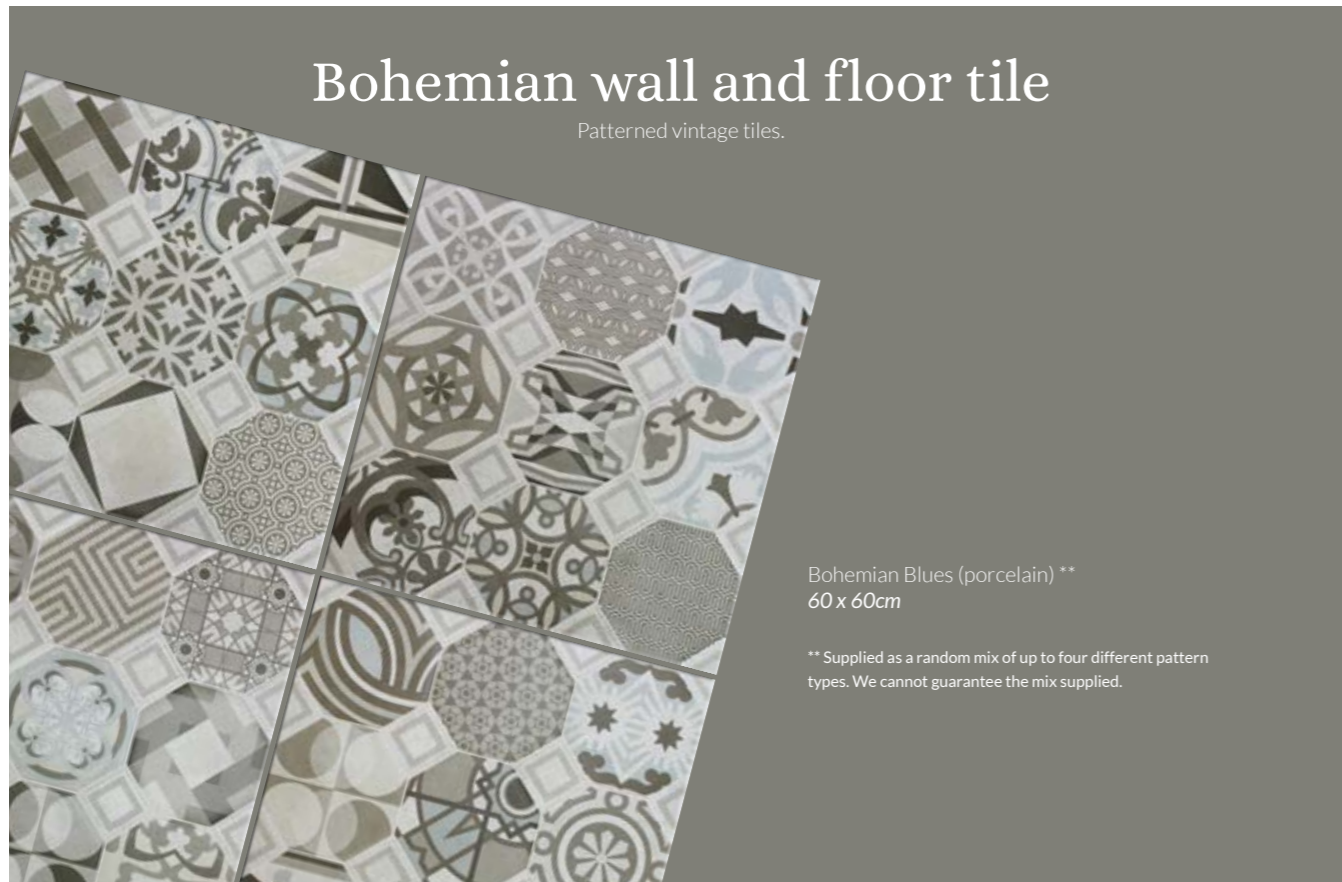

Bohemian wall and floor tile

Patterned vintage tiles.

Bohemian Blues (porcelain)**
60 x 60cm

** Supplied as a random mix of up to four different pattern types. We cannot guarantee the mix supplied.