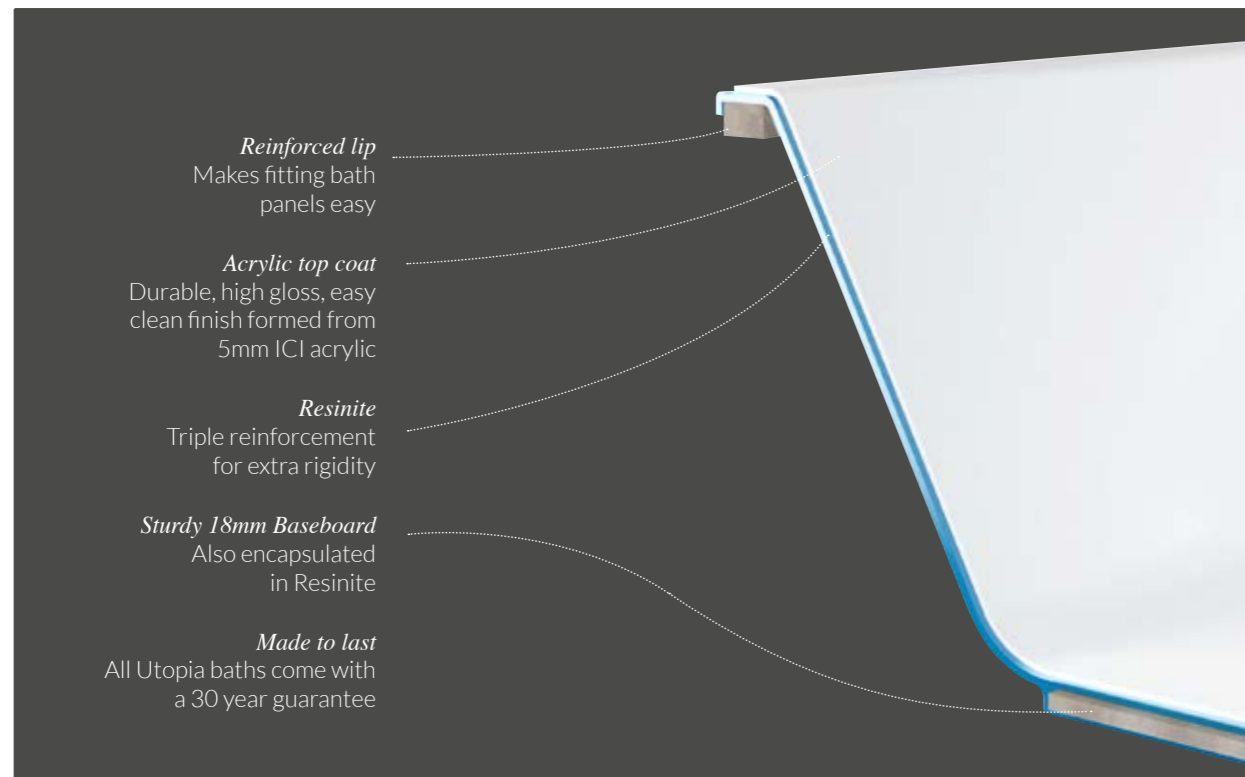

Resinite

BATH TECHNOLOGY

Utopia baths feature a Resinite coating for increased surface durability and a long life

All Utopia baths feature Resinite Bath Technology which provides triple layer reinforcement and a 5mm ICI acrylic top coat giving extra strength, rigidity and longevity.