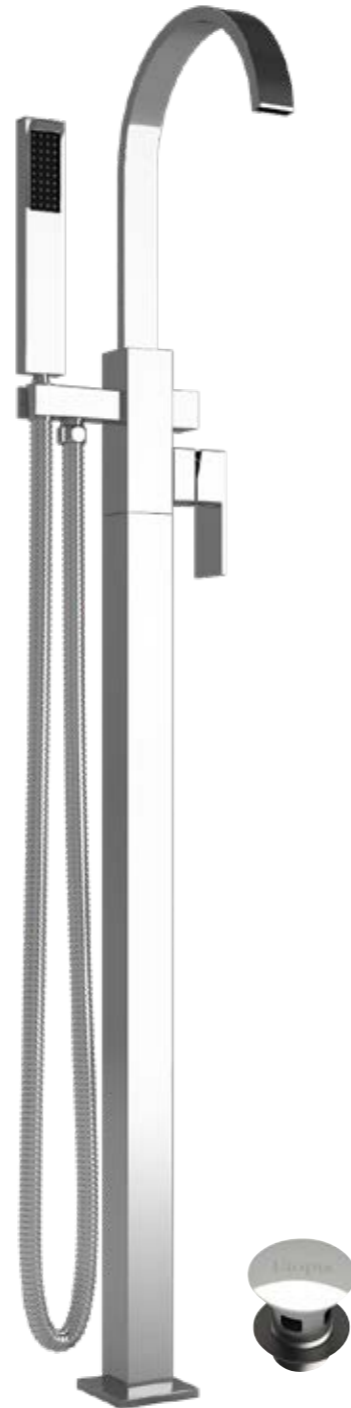

Freestanding bath shower mixer

With click-clack waste High / Low pressure
0.5 bar: 4.8 l/m 1.0 bar: 9.9 l/m 3.0 bar: 17.2 l/m

Angular elegance; the Paleto 3 hole wall mounted basin mixer.