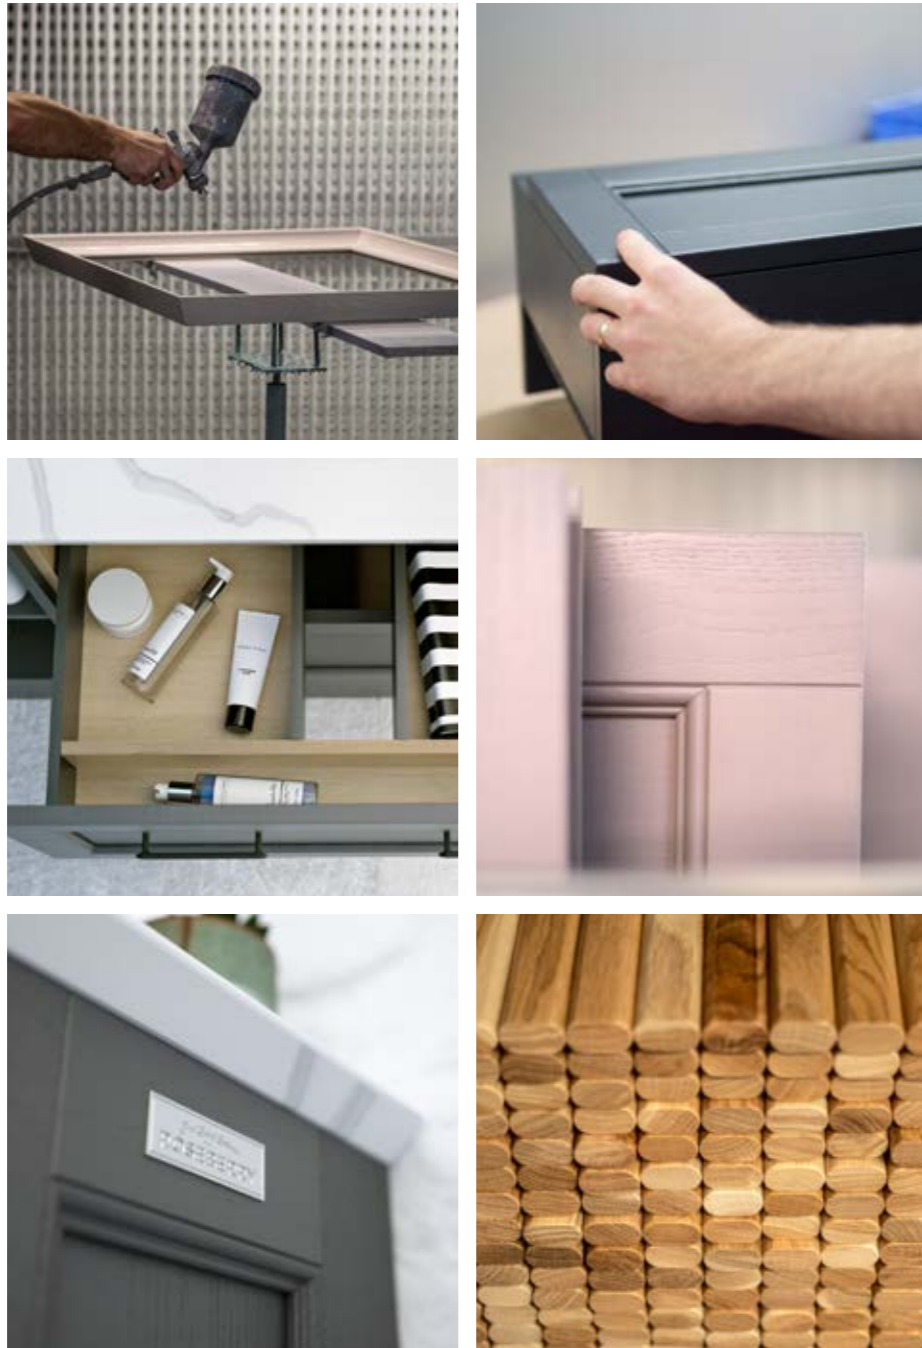

Bathroom Perfection

THE ROSEBERRY COLLECTION

Painted Perfection, handmade in the UK.

In 2015 we set out to create the very pinnacle of British bathroom perfection.

Just over a year later, our flagship Roseberry painted timber range was launched.